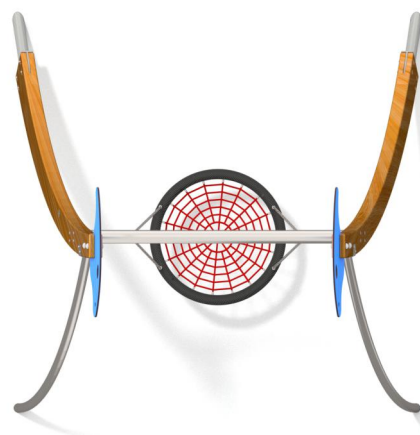

## 8509

INTEGRATION

## PRODUCT DESCRIPTION

Dimensions: 285 x 265 cm  
Impact area: 235 x 750 cm  
Total height: 308 cm  
Free fall height: 132 cm

The heaviest element: 15 kg  
The biggest element: 347 cm

Availability of spare parts: YES  
Product compliant with EN 1176-1:2017: YES  
Age group: 3-12 years