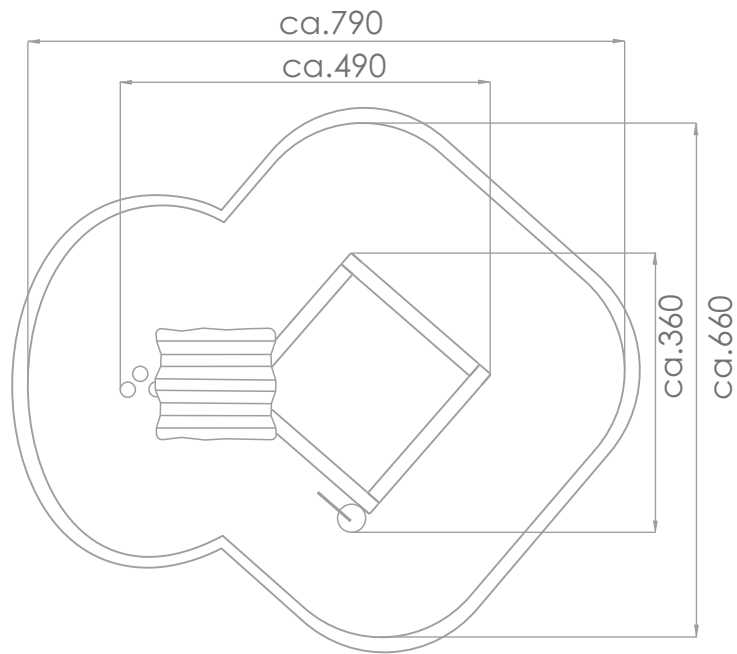

### INFORMATION ABOUT THE PRODUCT

Dimensions	ca.490 x 360 cm
Safety zone	ca.790 x 660 cm
Overall height	ca.350cm
Free fall height	ca.60cm
Amount of users	13 persons
Product complies with EN 1176-1:2017-12	YES
Availability of spare parts	YES
Age range	1-8
<small>According to EN 1176-1:2017-12 norm, the product requires applying a safety surface according to the product's free fall height.</small>	

Visualisation is for reference only,  
actual appearance may vary.

SCALE 1:100