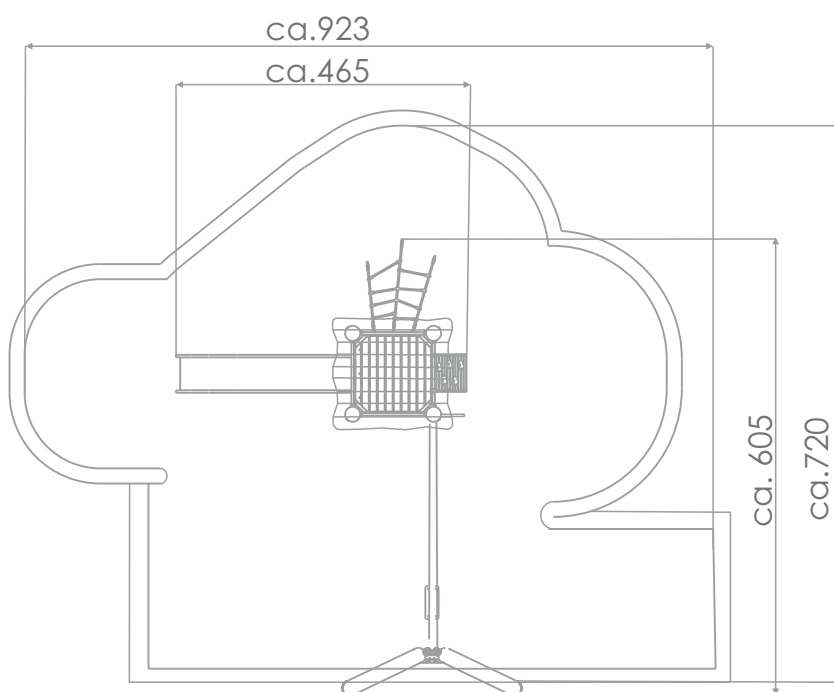

### INFORMATION ABOUT THE PRODUCT

Dimensions	ca.605 x 465 cm
Safety zone	ca.720 x 923 cm
Overall height	ca.435 cm
Free fall height	ca.150 cm
Amount of users	6 person
Product complies with EN 1176-1:2017-12	YES
Availability of spare parts	YES
Age range	3-12
<small>According to EN 1176-1:2017-12 norm, the product requires applying a safety surface according to the product's free fall height.</small>	

Visualisation is for reference only,  
actual appearance may vary.

SCALE 1:100