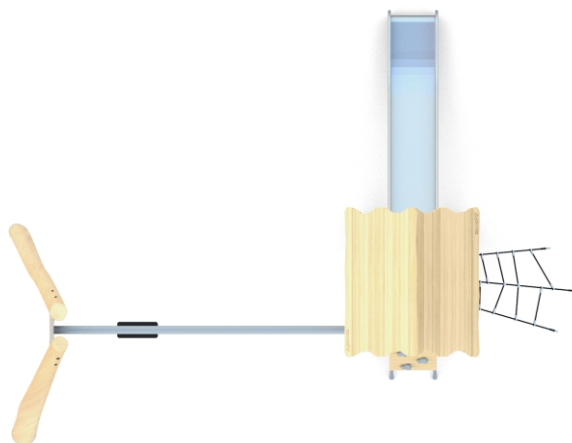

SOCIALIZING

CLIMBING

BALANCING

SLIDING

SWINGING

### INFORMATION ABOUT THE PRODUCT

Dimensions	ca.605 x 465 cm
Safety zone	ca.720 x 923 cm
Overall height	ca.435 cm
Free fall height	ca.150 cm
Amount of users	6 person
Product complies with EN 1176-1:2017-12	YES
Availability of spare parts	YES
Age range	3-12
<small>According to EN 1176-1:2017-12 norm, the product requires applying a safety surface according to the product's free fall height.</small>	

Visualisation is for reference only,  
actual appearance may vary.

SCALE 1:100