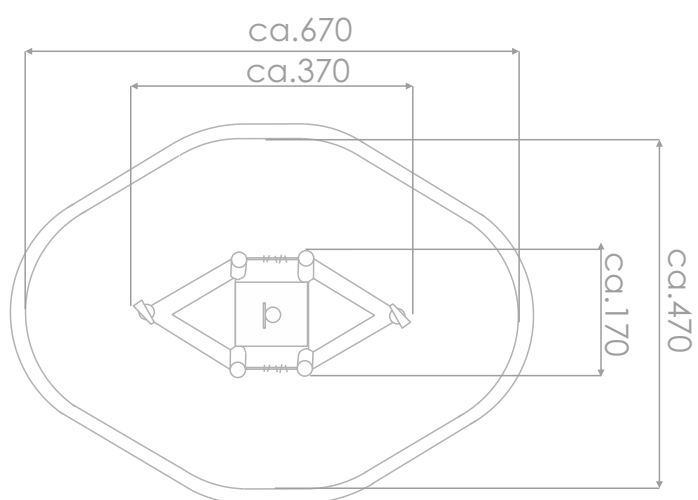

### INFORMATION ABOUT THE PRODUCT

Dimensions	ca.170 x 370 cm
Safety zone	ca.470 x 670 cm
Overall height	ca.350 cm
Free fall height	ca.30 cm
Amount of users	7 persons
Product complies with EN 1176-1:2017-12	YES
Availability of spare parts	YES
Age range	1-8
<small>According to EN 1176-1:2017-12 norm, the product requires applying a safety surface according to the product's free fall height.</small>	

Visualisation is for reference only,  
actual appearance may vary.

SKALA 1:100