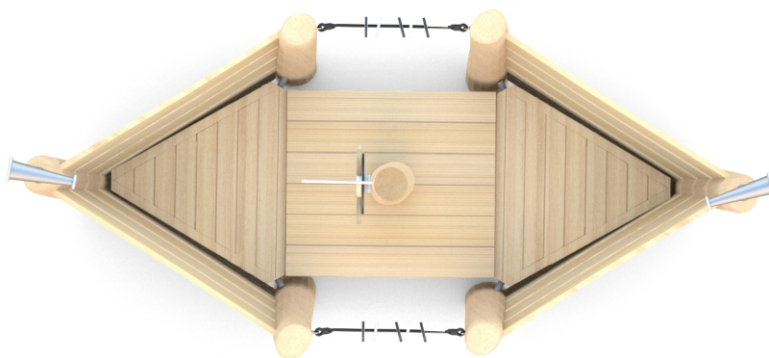

SOCIALIZING

CLIMBING

BALANCING

JUMPING

### INFORMATION ABOUT THE PRODUCT

Dimensions	ca.170 x 370 cm
Safety zone	ca.470 x 670 cm
Overall height	ca.350 cm
Free fall height	ca.30 cm
Amount of users	7 persons
Product complies with EN 1176-1:2017-12	YES
Availability of spare parts	YES
Age range	1-8
<small>According to EN 1176-1:2017-12 norm, the product requires applying a safety surface according to the product's free fall height.</small>	

Visualisation is for reference only,  
actual appearance may vary.

SKALA 1:100