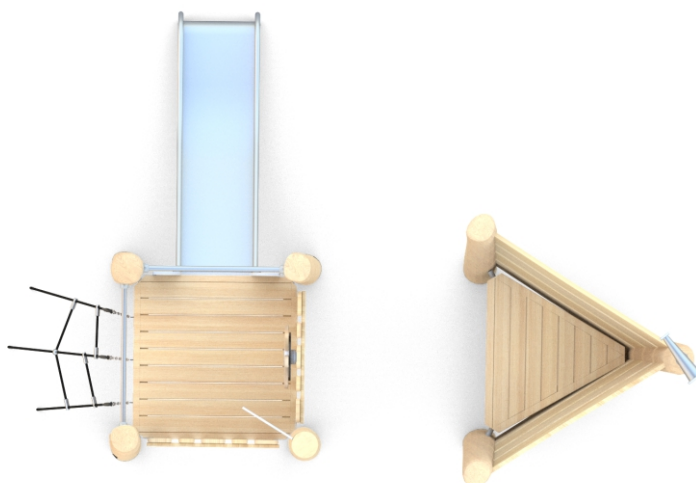

SOCIALIZING

CLIMBING

INFORMATION ABOUT THE PRODUCT

| | |
|---|------------------|
| Dimensions | ca. 288 x 425 cm |
| Safety zone | ca. 638 x 725 cm |
| Overall height | ca.400 cm |
| Free fall height | ca.90 cm |
| Amount of users | 7 persons |
| Product complies with EN 1176-1:2017-12 | YES |
| Availability of spare parts | YES |
| Age range | 3-12 |
| <small>According to EN 1176-1:2017-12 norm, the product requires applying a safety surface according to the product's free fall height.</small> | |

Visualisation is for reference only,
actual appearance may vary.

SCALE 1:100