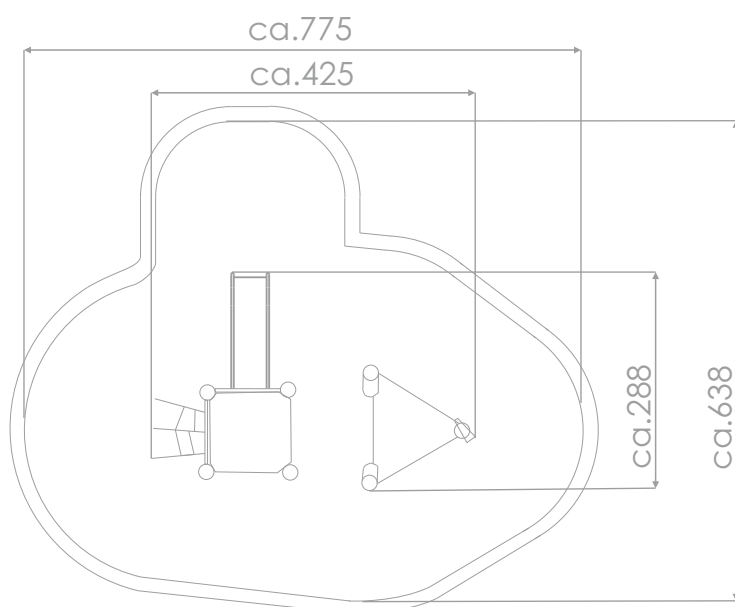

SOCIALIZING

CLIMBING

INFORMATION ABOUT THE PRODUCT

| | |
|---|------------------|
| Dimensions | ca. 288 x 425 cm |
| Safety zone | ca. 638 x 725 cm |
| Overall height | ca.400 cm |
| Free fall height | ca.90 cm |
| Amount of users | 7 persons |
| Product complies with EN 1176-1:2017-12 | YES |
| Availability of spare parts | YES |
| Age range | 3-12 |
| <small>According to EN 1176-1:2017-12 norm, the product requires applying a safety surface according to the product's free fall height.</small> | |

Visualisation is for reference only,
actual appearance may vary.

SCALE 1:100