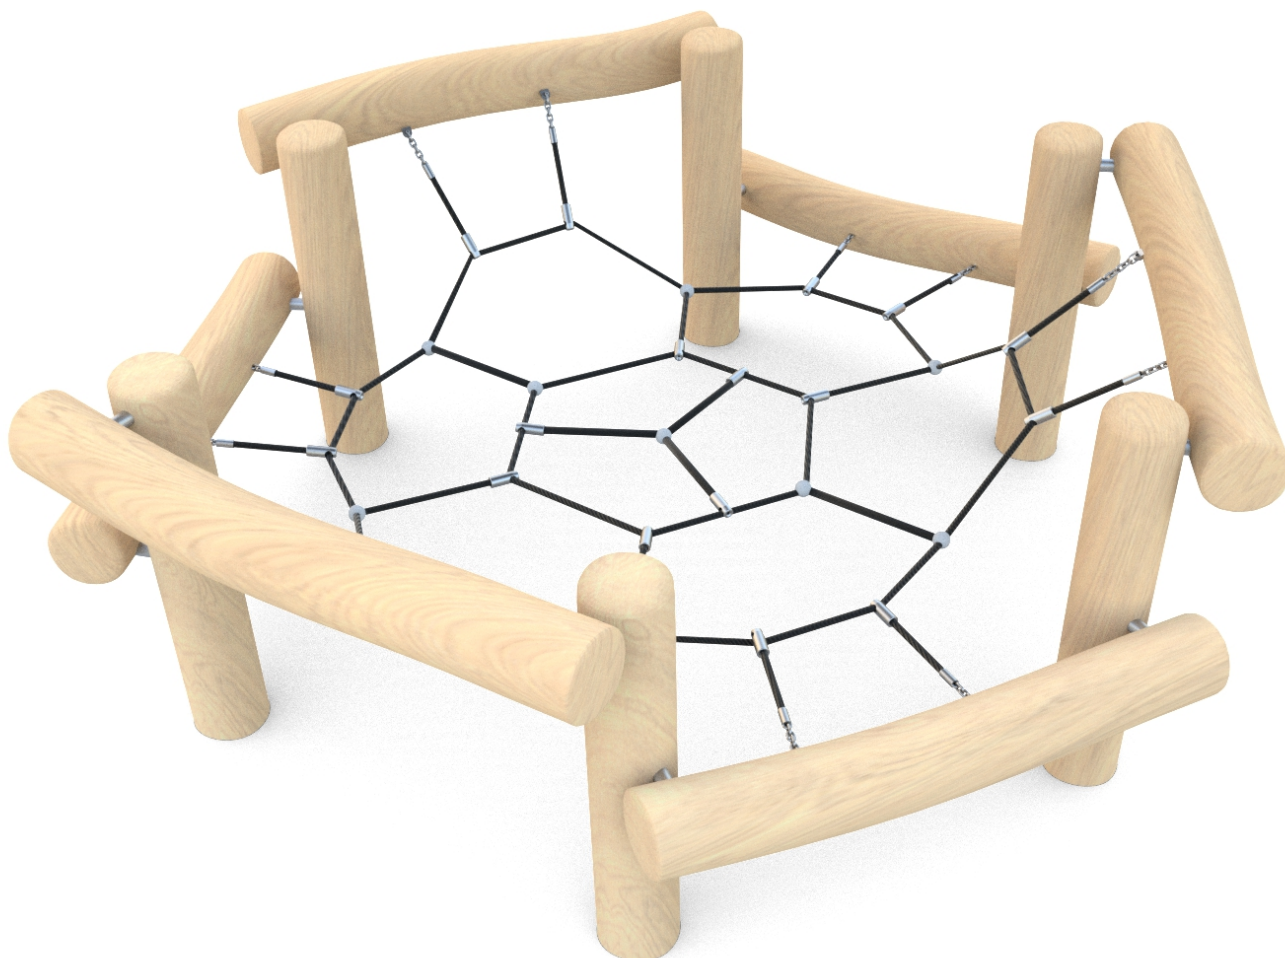

SOCIALIZING

CLIMBING

### INFORMATION ABOUT THE PRODUCT

Dimensions	ca.280 x 300 cm
Safety zone	ca.580 x 600 cm
Overall height	ca.100 cm
Free fall height	ca.100 cm
Amount of users	15 persons
Product complies with EN 1176-1:2017-12	YES
Availability of spare parts	YES
Age range	3-12
<small>According to EN 1176-1:2017-12 norm, the product requires applying a safety surface according to the product's free fall height.</small>	

Visualisation is for reference only,  
actual appearance may vary.

8153

ROBINIA PLAY

SCALE 1:100