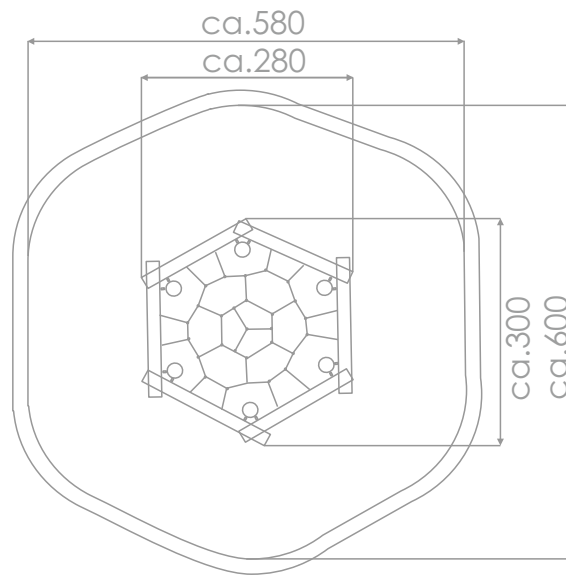

### INFORMATION ABOUT THE PRODUCT

Dimensions	ca.280 x 300 cm
Safety zone	ca.580 x 600 cm
Overall height	ca.100 cm
Free fall height	ca.100 cm
Amount of users	15 persons
Product complies with EN 1176-1:2017-12	YES
Availability of spare parts	YES
Age range	3-12
<small>According to EN 1176-1:2017-12 norm, the product requires applying a safety surface according to the product's free fall height.</small>	

Visualisation is for reference only,  
actual appearance may vary.

8153

ROBINIA PLAY

SCALE 1:100