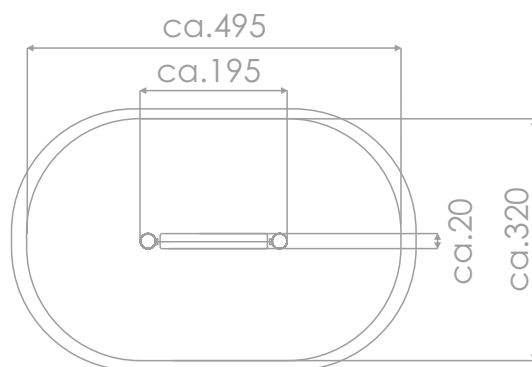

SOCIALIZING

BALANCING

INFORMATION ABOUT THE PRODUCT

Dimensions	ca.195 x 20 cm
Safety zone	ca.495 x 320 cm
Overall height	ca.170 cm
Free fall height	ca.40 cm
Amount of users	3 persons
Product complies with EN 1176-1:2017-12	YES
Availability of spare parts	YES
Age range	3-12
<small>According to EN 1176-1:2017-12 norm, the product requires applying a safety surface according to the product's free fall height.</small>	

Visualisation is for reference only,
actual appearance may vary.

SCALE 1:100