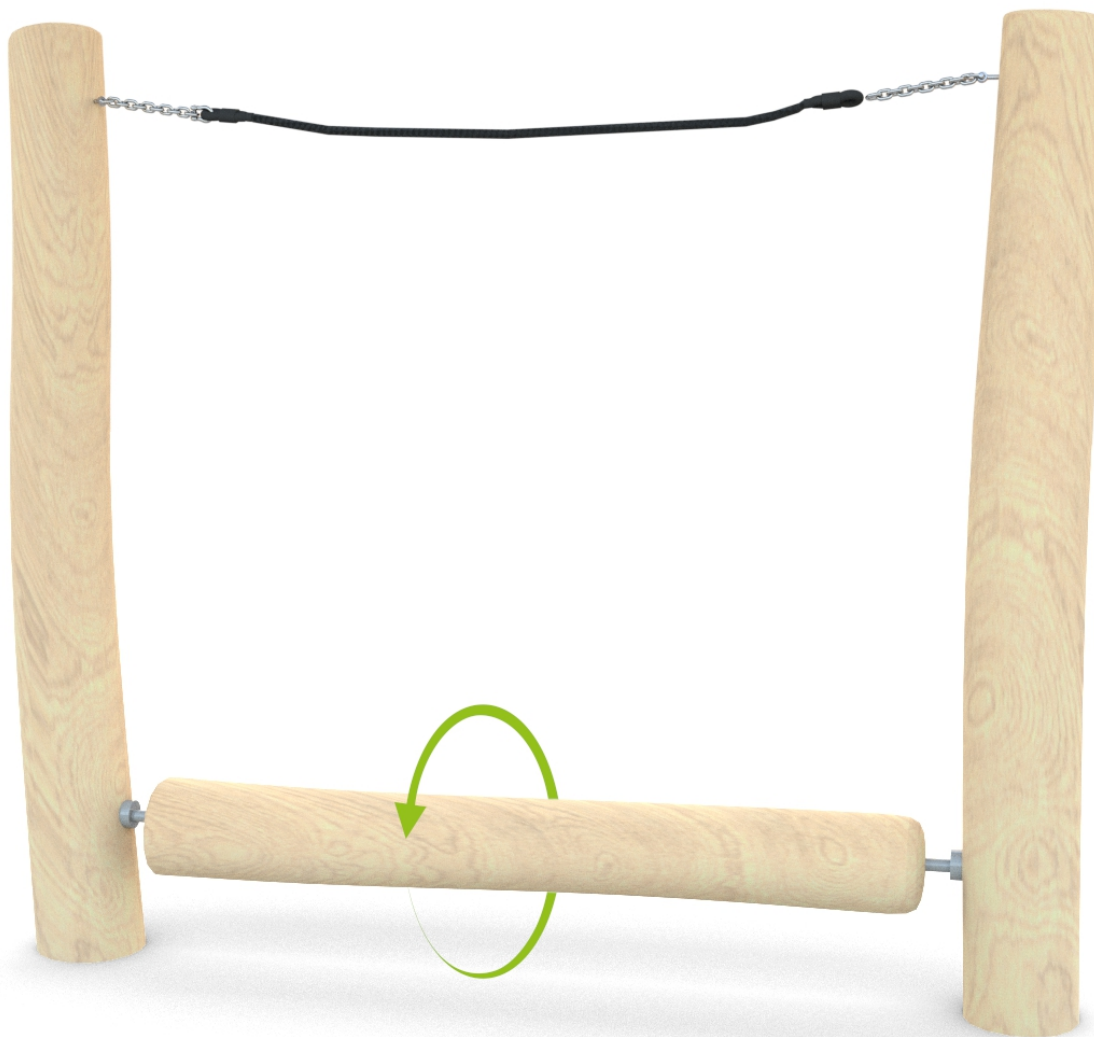

SOCIALIZING

BALANCING

INFORMATION ABOUT THE PRODUCT

Dimensions	ca.195 x 20 cm
Safety zone	ca.495 x 320 cm
Overall height	ca.170 cm
Free fall height	ca.40 cm
Amount of users	3 persons
Product complies with EN 1176-1:2017-12	YES
Availability of spare parts	YES
Age range	3-12
<small>According to EN 1176-1:2017-12 norm, the product requires applying a safety surface according to the product's free fall height.</small>	

Visualisation is for reference only,
actual appearance may vary.

SCALE 1:100