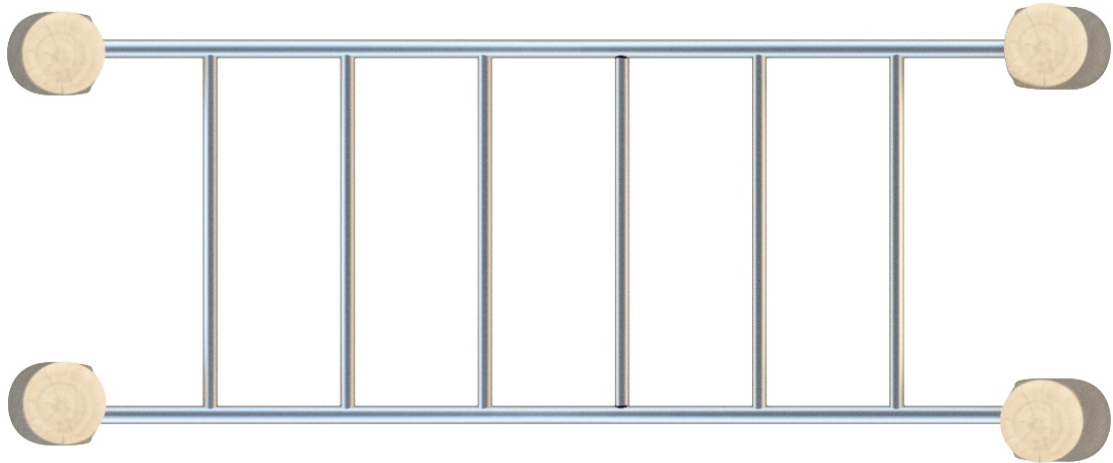

SOCIALIZING

CLIMBING

INFORMATION ABOUT THE PRODUCT

Dimensions	ca.95 x 240 cm
Safety zone	ca.432 x 577 cm
Overall height	ca.178 cm
Free fall height	ca.178 cm
Amount of users	3 persons
Product complies with EN 1176-1:2017-12	YES
Availability of spare parts	YES
Age range	3-12
<small>According to EN 1176-1:2017-12 norm, the product requires applying a safety surface according to the product's free fall height.</small>	

Visualisation is for reference only,
actual appearance may vary.

SCALE 1:100