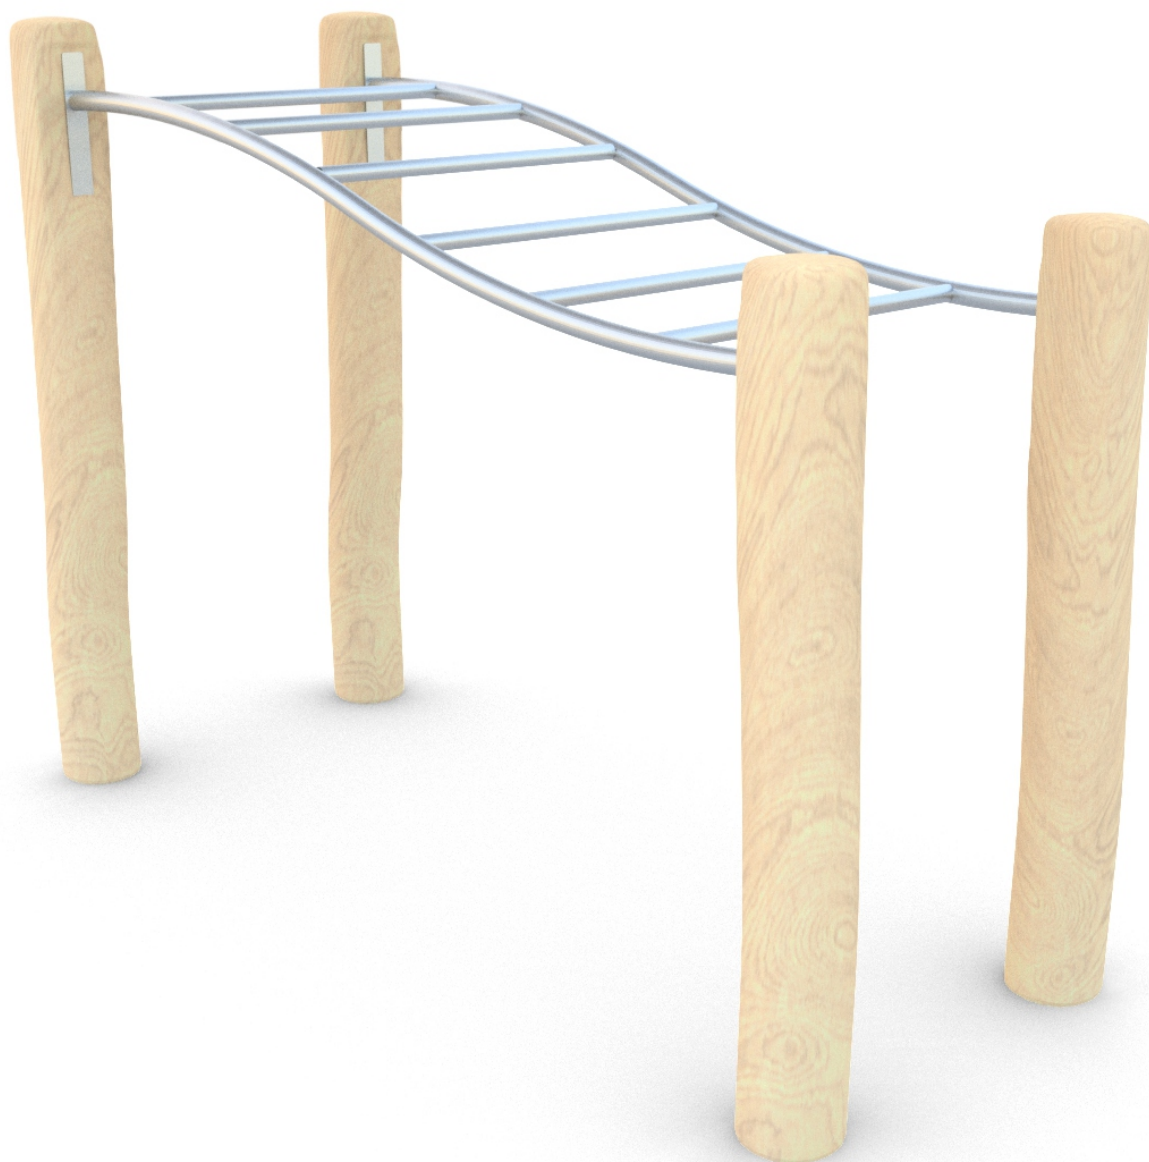

SOCIALIZING

CLIMBING

INFORMATION ABOUT THE PRODUCT

Dimensions	ca.95 x 240 cm
Safety zone	ca.432 x 577 cm
Overall height	ca.178 cm
Free fall height	ca.178 cm
Amount of users	3 persons
Product complies with EN 1176-1:2017-12	YES
Availability of spare parts	YES
Age range	3-12
<small>According to EN 1176-1:2017-12 norm, the product requires applying a safety surface according to the product's free fall height.</small>	

Visualisation is for reference only,
actual appearance may vary.

SCALE 1:100