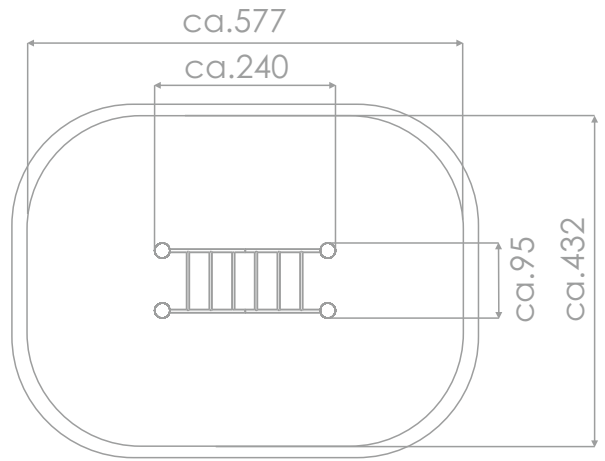

SOCIALIZING

CLIMBING

INFORMATION ABOUT THE PRODUCT

Dimensions	ca.95 x 240 cm
Safety zone	ca.432 x 577 cm
Overall height	ca.178 cm
Free fall height	ca.178 cm
Amount of users	3 persons
Product complies with EN 1176-1:2017-12	YES
Availability of spare parts	YES
Age range	3-12
<small>According to EN 1176-1:2017-12 norm, the product requires applying a safety surface according to the product's free fall height.</small>	

Visualisation is for reference only,
actual appearance may vary.

SCALE 1:100