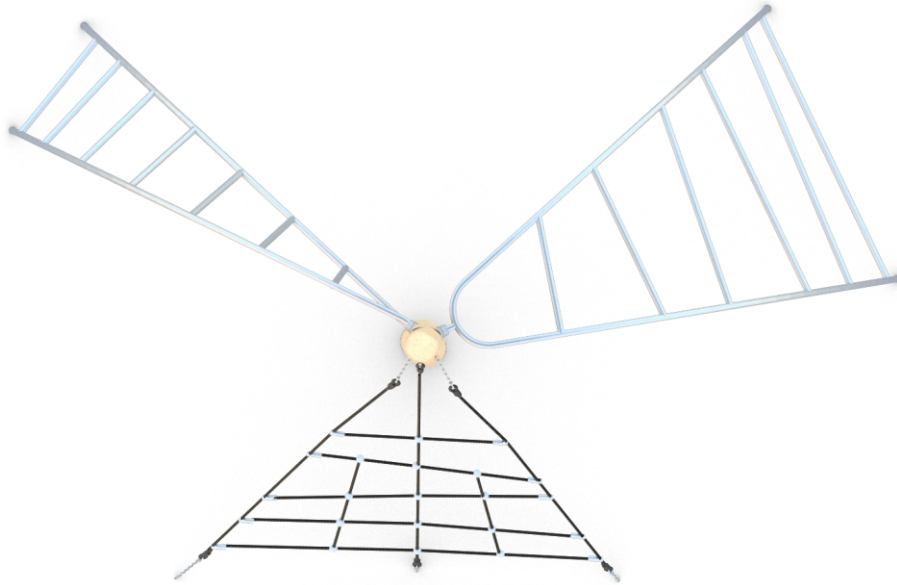

SOCIALIZING

CLIMBING

INFORMATION ABOUT THE PRODUCT

Dimensions	ca. 360 x 380 cm
Safety zone	ca. 728 x 748 cm
Overall height	ca. 225 cm
Free fall height	ca. 200 cm
Amount of users	7 persons
Product complies with EN 1176-1:2017-12	YES
Availability of spare parts	YES
Age range	3-12
<small>According to EN 1176-1:2017-12 norm, the product requires applying a safety surface according to the product's free fall height.</small>	

Visualisation is for reference only,
actual appearance may vary.

SCALE 1:100