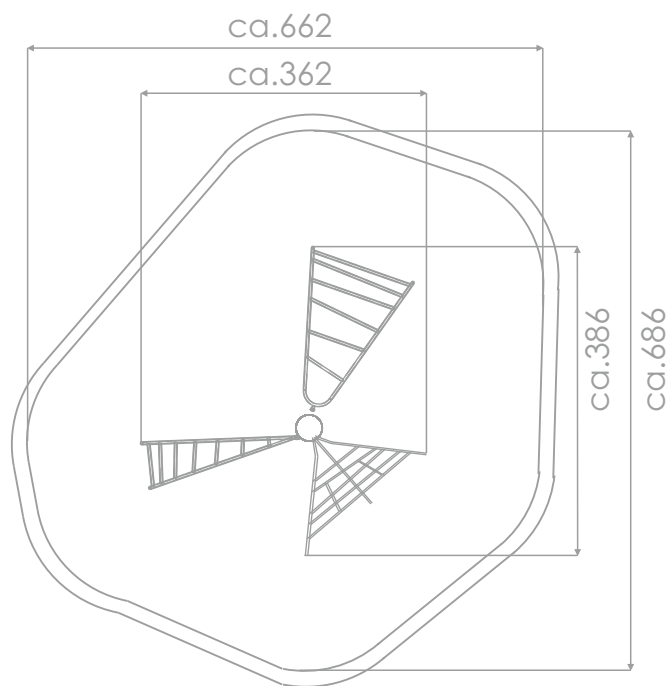

SOCIALIZING

CLIMBING

INFORMATION ABOUT THE PRODUCT

Dimensions	ca. 360 x 380 cm
Safety zone	ca. 728 x 748 cm
Overall height	ca. 225 cm
Free fall height	ca. 200 cm
Amount of users	7 persons
Product complies with EN 1176-1:2017-12	YES
Availability of spare parts	YES
Age range	3-12
<small>According to EN 1176-1:2017-12 norm, the product requires applying a safety surface according to the product's free fall height.</small>	

Visualisation is for reference only,
actual appearance may vary.

SCALE 1:100