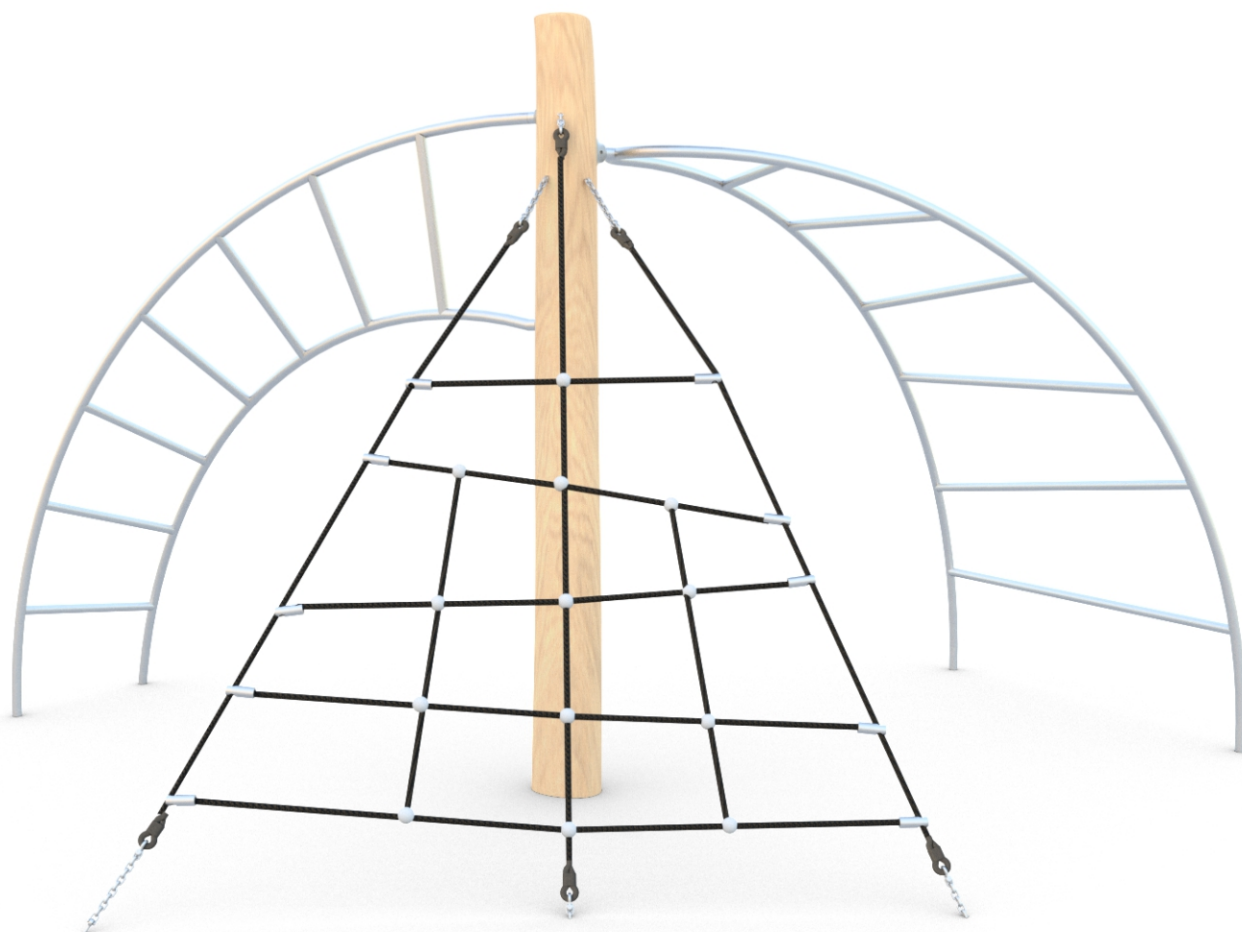

SOCIALIZING

CLIMBING

INFORMATION ABOUT THE PRODUCT

Dimensions	ca. 360 x 380 cm
Safety zone	ca. 728 x 748 cm
Overall height	ca. 225 cm
Free fall height	ca. 200 cm
Amount of users	7 persons
Product complies with EN 1176-1:2017-12	YES
Availability of spare parts	YES
Age range	3-12
<small>According to EN 1176-1:2017-12 norm, the product requires applying a safety surface according to the product's free fall height.</small>	

Visualisation is for reference only,
actual appearance may vary.

SCALE 1:100