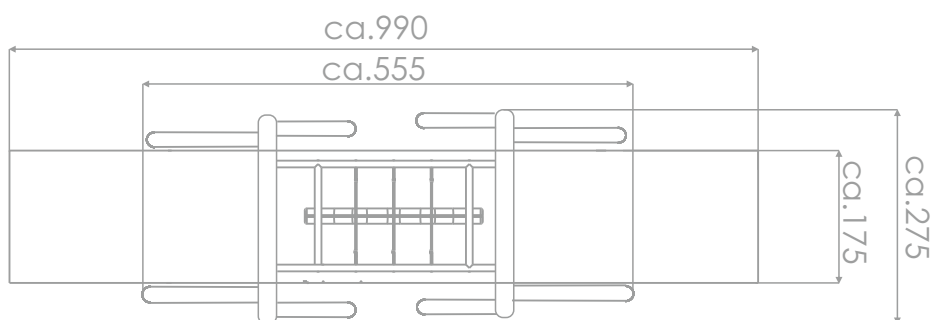

SWINGING

SOCIALIZING

INFORMATION ABOUT THE PRODUCT

Dimensions	ca. 555 x 275 cm
Safety zone	ca. 990 x 175 cm
Overall height	ca. 265cm
Free fall height	ca. 151 cm
Amount of users	4 persons
Product complies with EN 1176-1:2017-12	YES
Availability of spare parts	YES
Age range	3-12
<small>According to EN 1176-1:2017-12 norm, the product requires applying a safety surface according to the product's free fall height.</small>	

Visualisation is for reference only,
actual appearance may vary.

SCALE 1:100