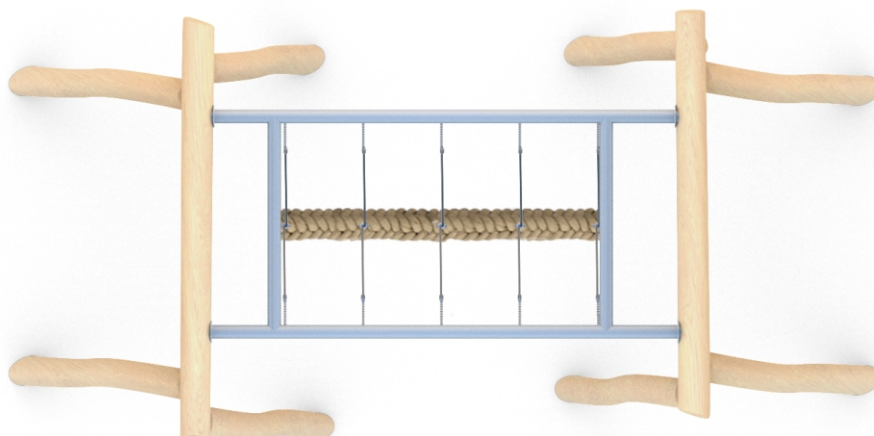

SWINGING

SOCIALIZING

INFORMATION ABOUT THE PRODUCT

Dimensions	ca. 555 x 275 cm
Safety zone	ca. 990 x 175 cm
Overall height	ca. 265cm
Free fall height	ca. 151 cm
Amount of users	4 persons
Product complies with EN 1176-1:2017-12	YES
Availability of spare parts	YES
Age range	3-12
<small>According to EN 1176-1:2017-12 norm, the product requires applying a safety surface according to the product's free fall height.</small>	

Visualisation is for reference only,
actual appearance may vary.

SCALE 1:100