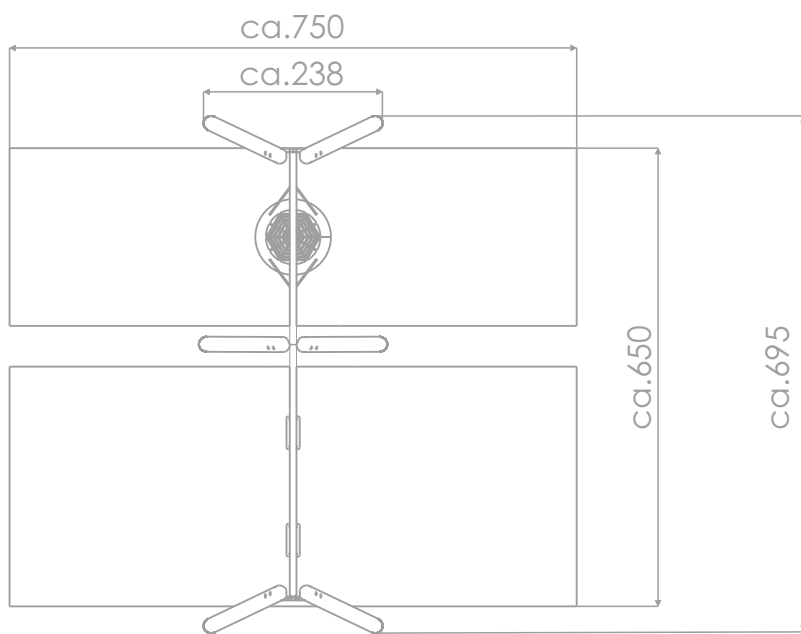

SWINGING

SOCIALIZING

INFORMATION ABOUT THE PRODUCT

Dimensions	ca. 238 x 695 cm
Safety zone	ca. 750 x 650 cm
Overall height	ca. 250 cm
Free fall height	ca. 137 cm
Amount of users	6 persons
Product complies with EN 1176-1:2017-12	YES
Availability of spare parts	YES
Age range	1- 12
<small>According to EN 1176-1:2017-12 norm, the product requires applying a safety surface according to the product's free fall height.</small>	

Visualisation is for reference only,
actual appearance may vary.

SCALE 1:100