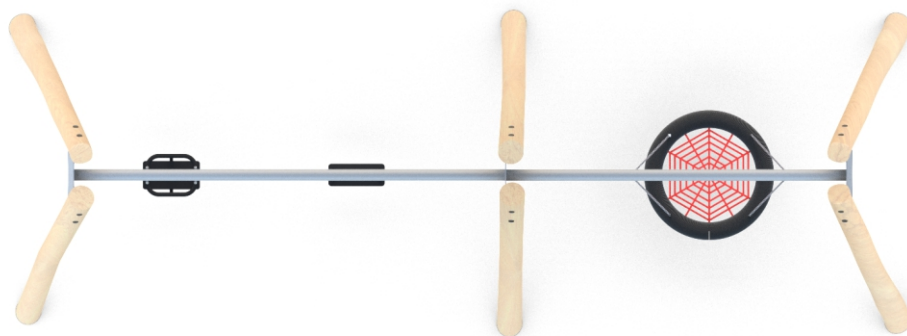

SWINGING

SOCIALIZING

INFORMATION ABOUT THE PRODUCT

Dimensions	ca. 238 x 695 cm
Safety zone	ca. 750 x 650 cm
Overall height	ca. 250 cm
Free fall height	ca. 137 cm
Amount of users	6 persons
Product complies with EN 1176-1:2017-12	YES
Availability of spare parts	YES
Age range	1- 12
<small>According to EN 1176-1:2017-12 norm, the product requires applying a safety surface according to the product's free fall height.</small>	

Visualisation is for reference only,
actual appearance may vary.

SCALE 1:100