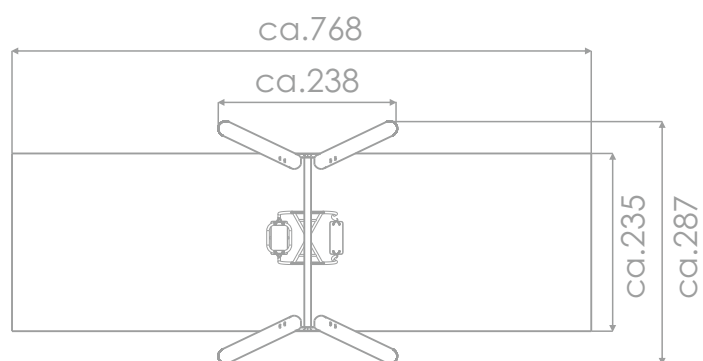

SWINGING

SOCIALIZING

INFORMATION ABOUT THE PRODUCT

Dimensions	ca. 238 x 287 cm
Safety zone	ca. 768 x 235 cm
Overall height	ca. 250 cm
Free fall height	ca. 173 cm
Amount of users	2 persons
Product complies with EN 1176-1:2017-12	YES
Availability of spare parts	YES
Age range	1+
<small>According to EN 1176-1:2017-12 norm, the product requires applying a safety surface according to the product's free fall height.</small>	

Visualisation is for reference only,
actual appearance may vary.

SCALE 1:100