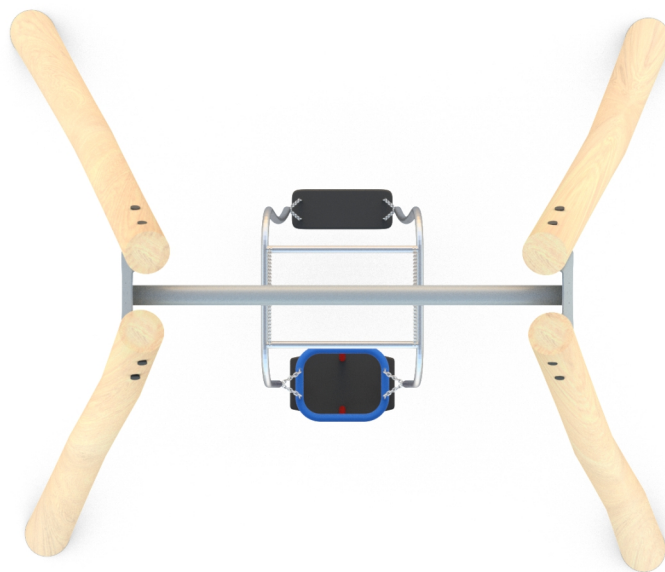

SWINGING

SOCIALIZING

INFORMATION ABOUT THE PRODUCT

Dimensions	ca. 238 x 287 cm
Safety zone	ca. 768 x 235 cm
Overall height	ca. 250 cm
Free fall height	ca. 173 cm
Amount of users	2 persons
Product complies with EN 1176-1:2017-12	YES
Availability of spare parts	YES
Age range	1+
<small>According to EN 1176-1:2017-12 norm, the product requires applying a safety surface according to the product's free fall height.</small>	

Visualisation is for reference only,
actual appearance may vary.

SCALE 1:100