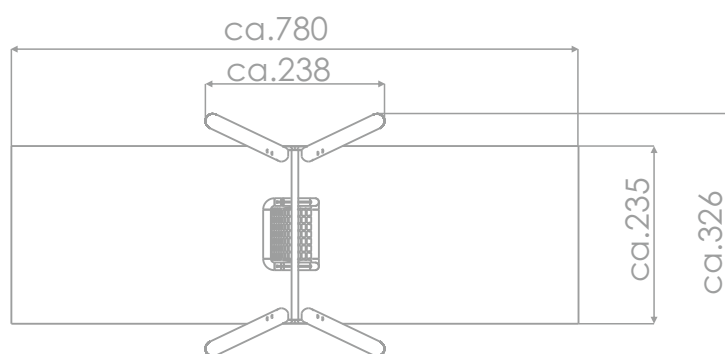

SWINGING

SOCIALIZING

INFORMATION ABOUT THE PRODUCT

Dimensions	ca. 238 x 326 cm
Safety zone	ca. 780 x 235 cm
Overall height	ca. 250 cm
Free fall height	ca. 143 cm
Amount of users	1 person
Product complies with EN 1176-1:2017-12	YES
Availability of spare parts	YES
Age range	1-12
<small>According to EN 1176-1:2017-12 norm, the product requires applying a safety surface according to the product's free fall height.</small>	

Visualisation is for reference only,
actual appearance may vary.

SCALE 1:100