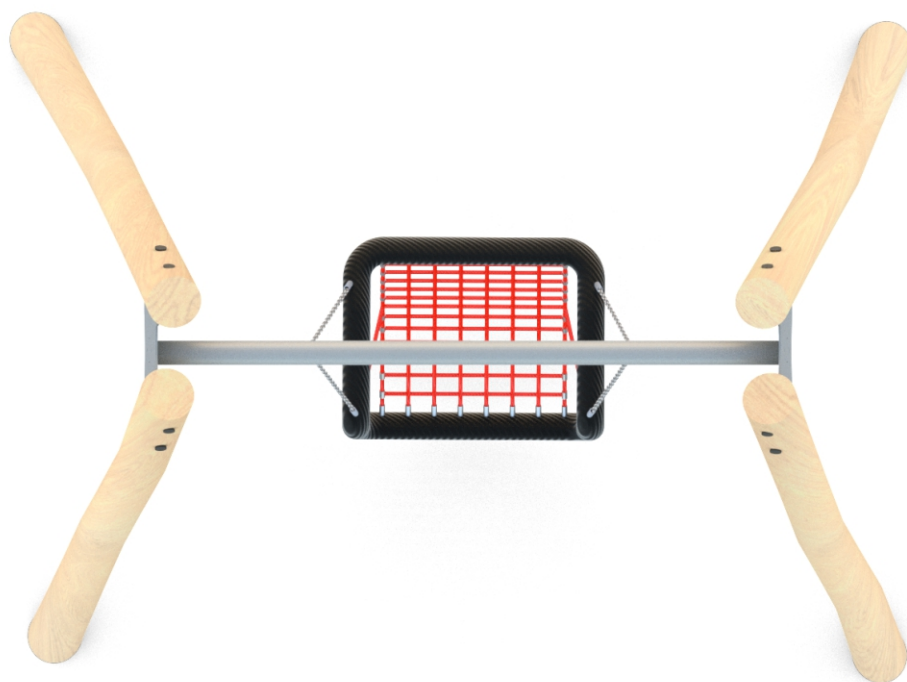

SWINGING

SOCIALIZING

INFORMATION ABOUT THE PRODUCT

Dimensions	ca. 238 x 326 cm
Safety zone	ca. 780 x 235 cm
Overall height	ca. 250 cm
Free fall height	ca. 143 cm
Amount of users	1 person
Product complies with EN 1176-1:2017-12	YES
Availability of spare parts	YES
Age range	1-12
<small>According to EN 1176-1:2017-12 norm, the product requires applying a safety surface according to the product's free fall height.</small>	

Visualisation is for reference only,
actual appearance may vary.

SCALE 1:100