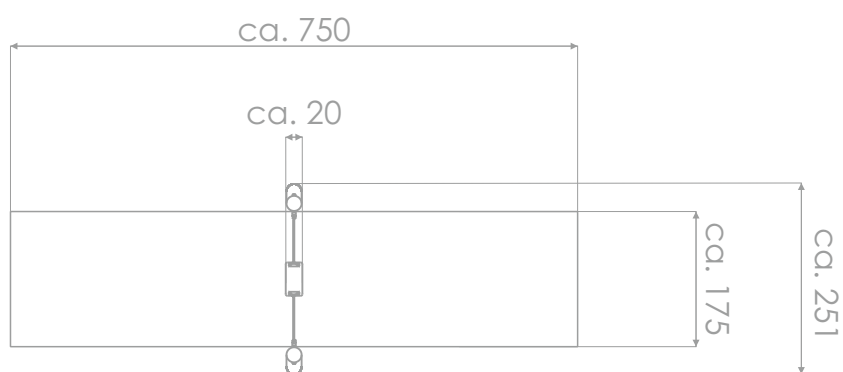

SWINGING

SOCIALIZING

INFORMATION ABOUT THE PRODUCT

Dimensions	ca. 20 x 225 cm
Safety zone	ca. 750 x 175 cm
Overall height	ca. 235 cm
Free fall height	ca. 134 cm
Amount of users	1 person
Product complies with EN 1176-1:2017-12	YES
Availability of spare parts	YES
Age range	3-12
<small>According to EN 1176-1:2017-12 norm, the product requires applying a safety surface according to the product's free fall height.</small>	

Visualisation is for reference only,
actual appearance may vary.

SCALE 1:100