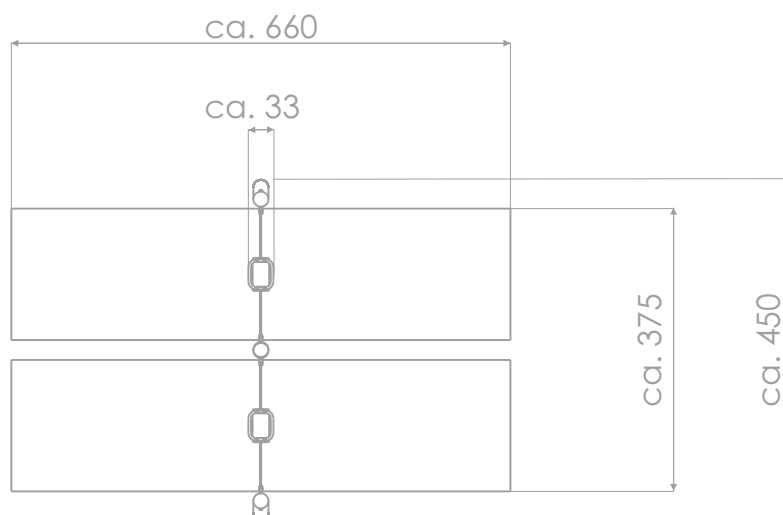

### INFORMATION ABOUT THE PRODUCT

Dimensions	ca. 33 x 450 cm
Safety zone	ca. 660 x 375 cm
Overall height	ca. 180 cm
Free fall height	ca. 105 cm
Amount of users	2 persons
Product complies with EN 1176-1:2017-12	YES
Availability of spare parts	YES
Age range	1-4
<small>According to EN 1176-1:2017-12 norm, the product requires applying a safety surface according to the product's free fall height.</small>	

Visualisation is for reference only,  
actual appearance may vary.

SCALE 1:100