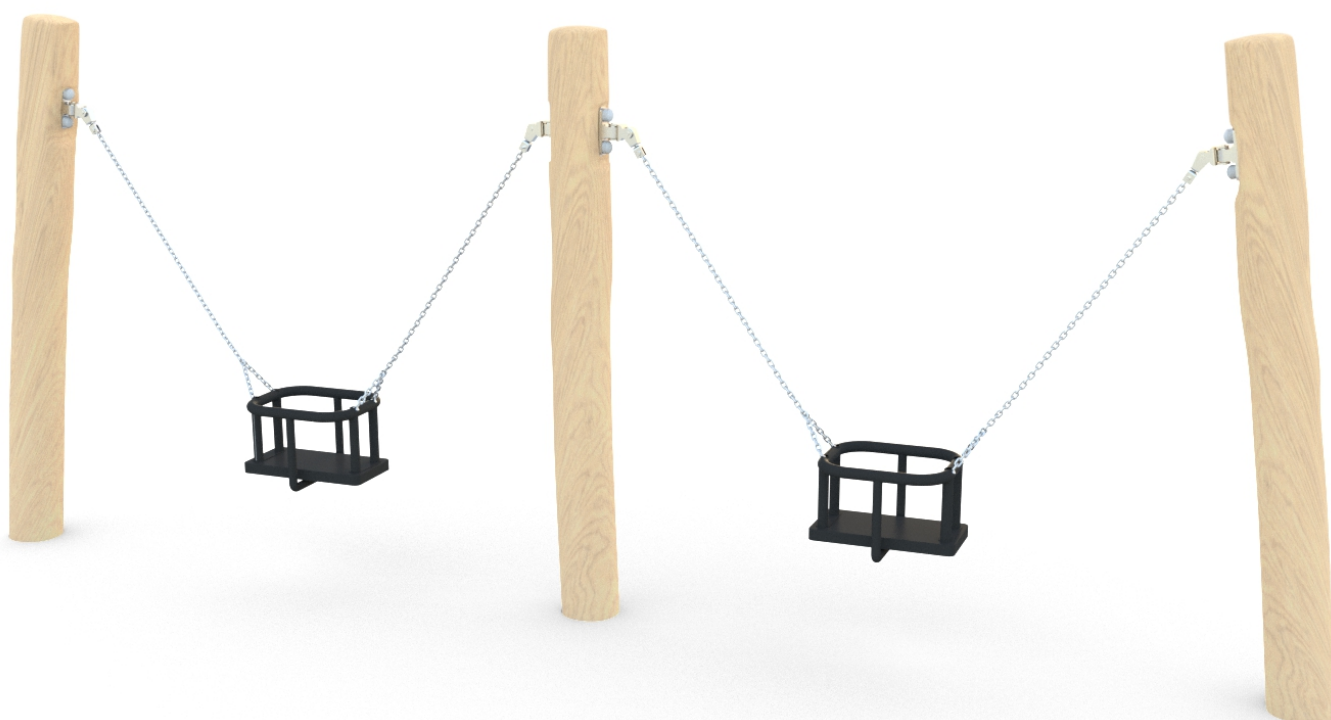

SWINGING

SOCIALIZING

### INFORMATION ABOUT THE PRODUCT

Dimensions	ca. 33 x 450 cm
Safety zone	ca. 660 x 375 cm
Overall height	ca. 180 cm
Free fall height	ca. 105 cm
Amount of users	2 persons
Product complies with EN 1176-1:2017-12	YES
Availability of spare parts	YES
Age range	1-4
<small>According to EN 1176-1:2017-12 norm, the product requires applying a safety surface according to the product's free fall height.</small>	

Visualisation is for reference only,  
actual appearance may vary.

SCALE 1:100