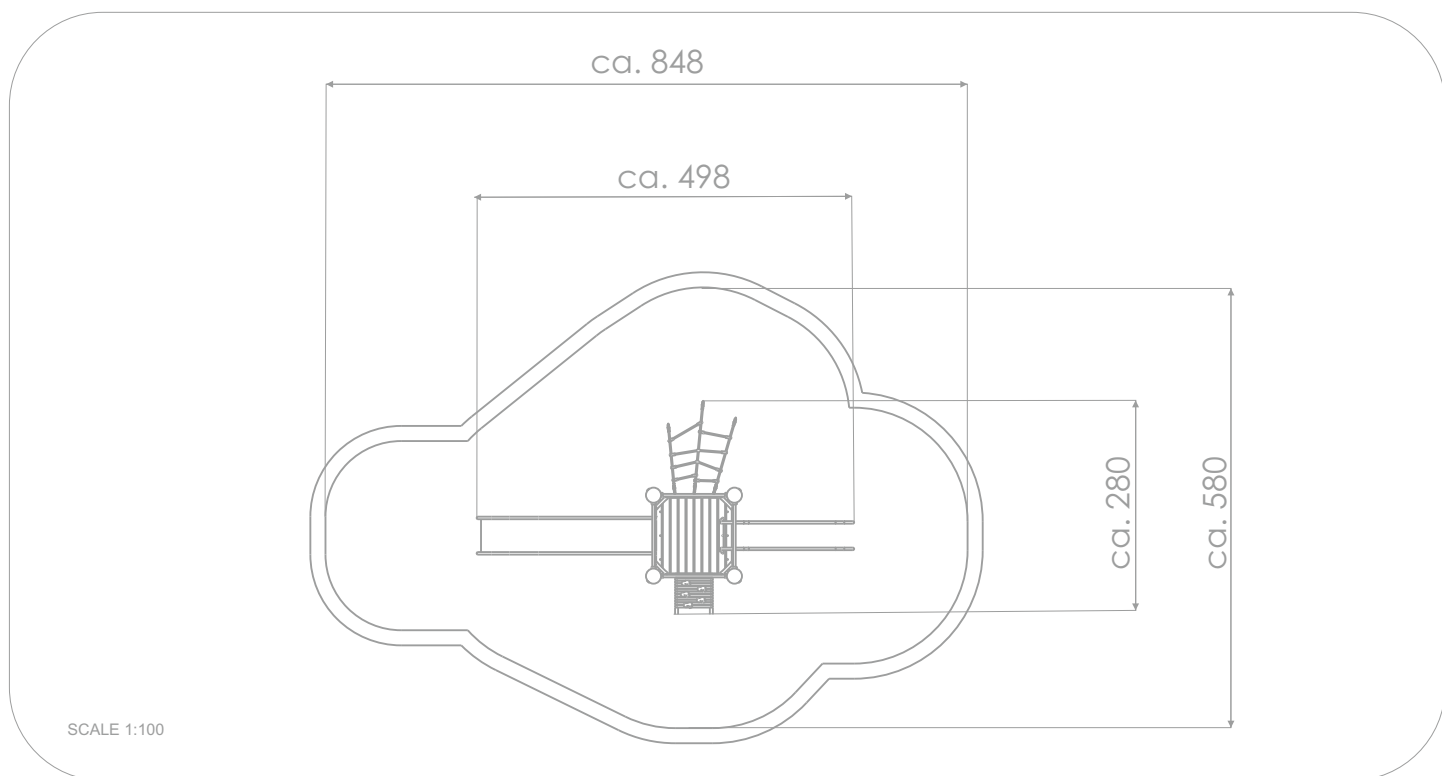

### INFORMATION ABOUT THE PRODUCT

Dimensions	ca. 280 x 498 cm
Safety zone	ca. 580 x 848 cm
Safety zone area	ca. 32 m <sup>2</sup>
Overall height	ca. 330 cm
Free fall height	ca. 150 cm
Amount of users	6 persons
Product complies with EN 1176-1:2017-12	YES
Availability of spare parts	YES
Age range	3-12
According to EN 1176-1:2017-12 norm, the product requires applying a safety surface according to the product's free fall height.	

Visualisation is for reference only,  
actual appearance may vary.

SCALE 1:100