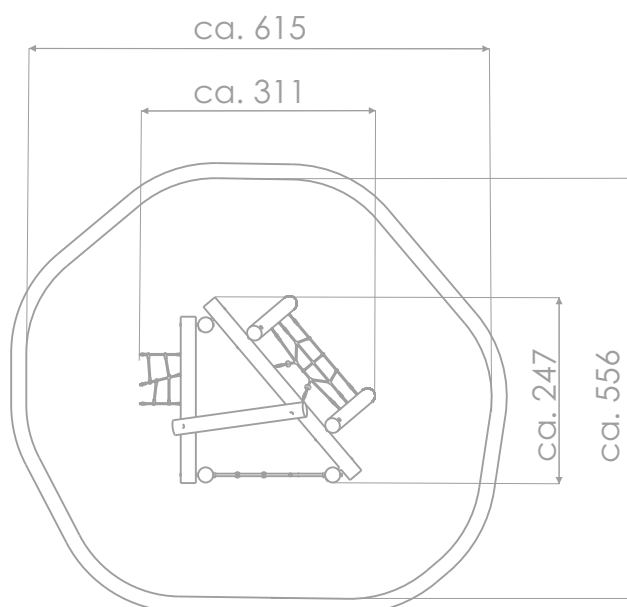

SOCIALIZING

CLIMBING

JUMPING

INFORMATION ABOUT THE PRODUCT

Dimensions	ca. 247 x 311 cm
Safety zone	ca. 556 x 615 cm
Safety zone area	ca. 28 m ²
Overall height	ca. 185 cm
Free fall height	ca. 185 cm
Amount of users	8 person
Product complies with EN 1176-1:2017-12	YES
Availability of spare parts	YES
Age range	3-12

According to EN 1176-1:2017-12 norm, the product requires applying a safety surface according to the product's free fall height.

Visualisation is for reference only,
actual appearance may vary.

SCALE 1:100