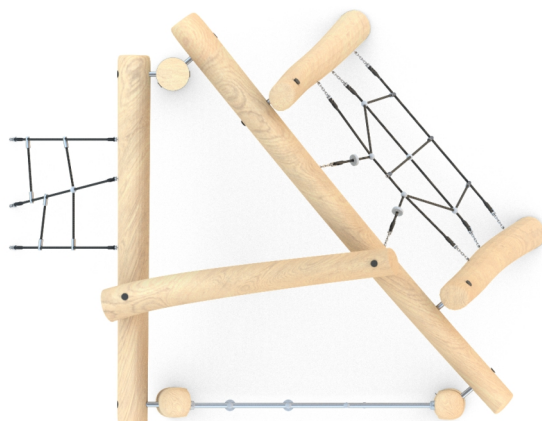

SOCIALIZING

CLIMBING

JUMPING

INFORMATION ABOUT THE PRODUCT

Dimensions	ca. 247 x 311 cm
Safety zone	ca. 556 x 615 cm
Safety zone area	ca. 28 m ²
Overall height	ca. 185 cm
Free fall height	ca. 185 cm
Amount of users	8 person
Product complies with EN 1176-1:2017-12	YES
Availability of spare parts	YES
Age range	3-12

According to EN 1176-1:2017-12 norm, the product requires applying a safety surface according to the product's free fall height.

Visualisation is for reference only,
actual appearance may vary.

SCALE 1:100