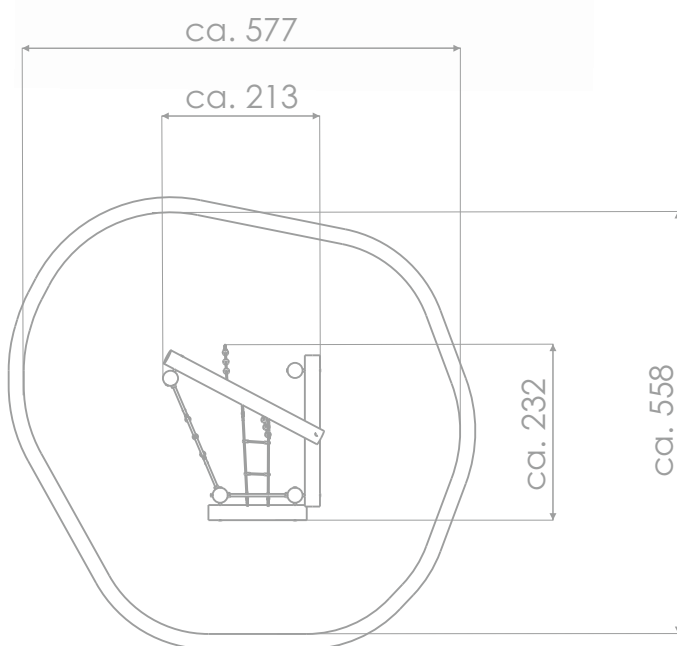

SOCIALIZING

CLIMBING

JUMPING

INFORMATION ABOUT THE PRODUCT

Dimensions	ca. 213 x 232 cm
Safety zone	ca. 577 x 558 cm
Safety zone area	ca. 26 m ²
Overall height	ca. 200 cm
Free fall height	ca. 200 cm
Amount of users	9 person
Product complies with EN 1176-1:2017-12	YES
Availability of spare parts	YES
Age range	3-12

According to EN 1176-1:2017-12 norm, the product requires applying a safety surface according to the product's free fall height.

Visualisation is for reference only,
actual appearance may vary.

SCALE 1:100