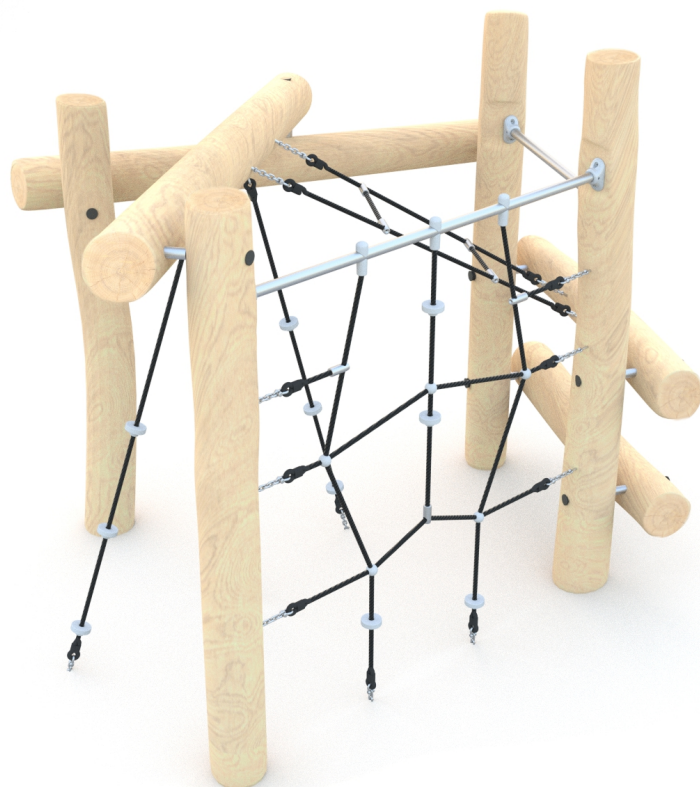

SOCIALIZING

CLIMBING

JUMPING

INFORMATION ABOUT THE PRODUCT

Dimensions	ca. 213 x 232 cm
Safety zone	ca. 577 x 558 cm
Safety zone area	ca. 26 m ²
Overall height	ca. 200 cm
Free fall height	ca. 200 cm
Amount of users	9 person
Product complies with EN 1176-1:2017-12	YES
Availability of spare parts	YES
Age range	3-12

According to EN 1176-1:2017-12 norm, the product requires applying a safety surface according to the product's free fall height.

Visualisation is for reference only,
actual appearance may vary.

SCALE 1:100