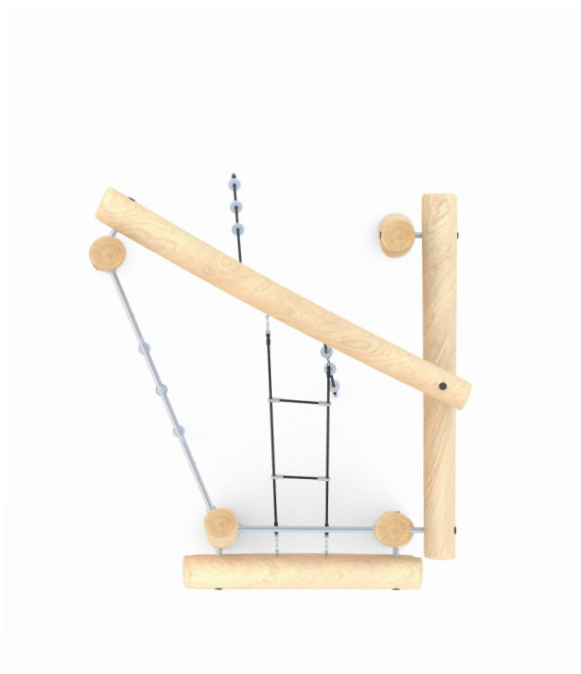

SOCIALIZING

CLIMBING

JUMPING

INFORMATION ABOUT THE PRODUCT

Dimensions	ca. 213 x 232 cm
Safety zone	ca. 577 x 558 cm
Safety zone area	ca. 26 m ²
Overall height	ca. 200 cm
Free fall height	ca. 200 cm
Amount of users	9 person
Product complies with EN 1176-1:2017-12	YES
Availability of spare parts	YES
Age range	3-12

According to EN 1176-1:2017-12 norm, the product requires applying a safety surface according to the product's free fall height.

Visualisation is for reference only,
actual appearance may vary.

SCALE 1:100