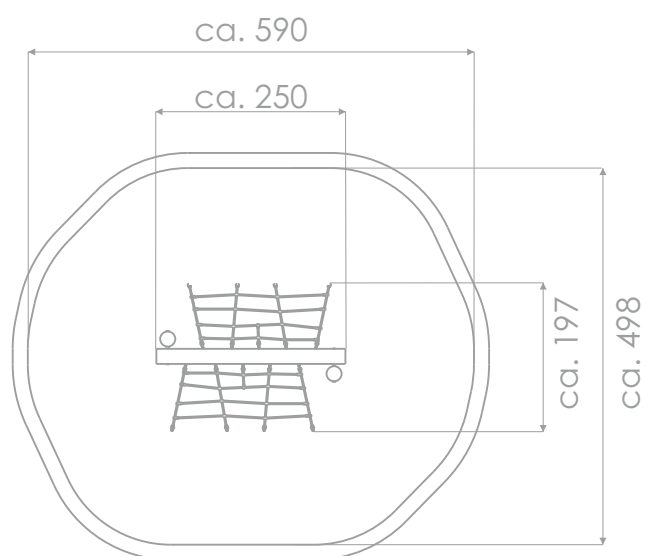

SOCIALIZING

CLIMBING

INFORMATION ABOUT THE PRODUCT

Dimensions	ca. 197 x 250 cm
Safety zone	ca. 498 x 590 cm
Safety zone area	ca. 25 m ²
Overall height	ca. 180 cm
Free fall height	ca. 180 cm
Amount of users	6 person
Product complies with EN 1176-1:2017-12	YES
Availability of spare parts	YES
Age range	3-12

According to EN 1176-1:2017-12 norm, the product requires applying a safety surface according to the product's free fall height.

Visualisation is for reference only,
actual appearance may vary.

SCALE 1:100