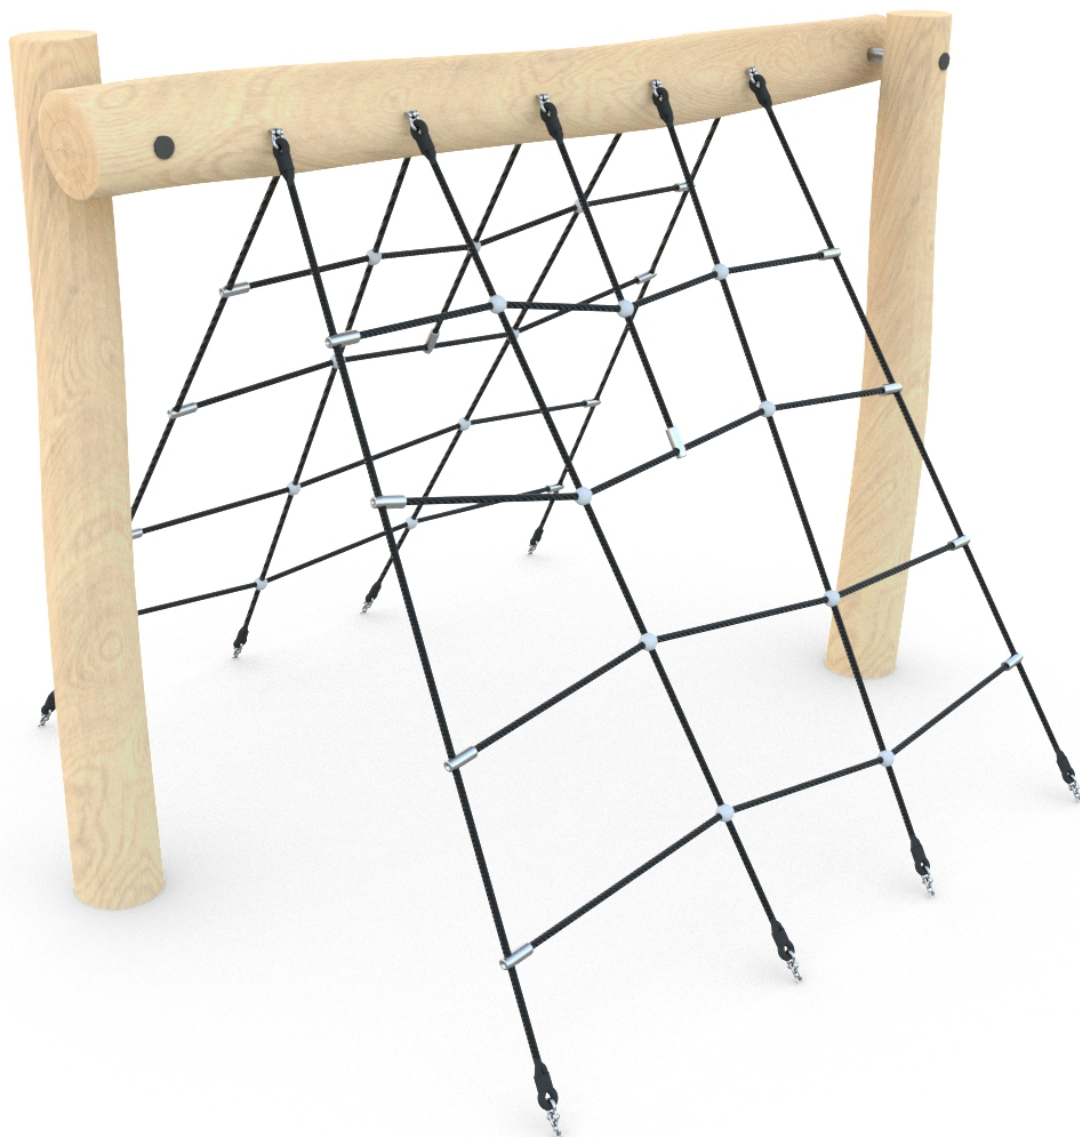

SOCIALIZING

CLIMBING

INFORMATION ABOUT THE PRODUCT

Dimensions	ca. 197 x 250 cm
Safety zone	ca. 498 x 590 cm
Safety zone area	ca. 25 m ²
Overall height	ca. 180 cm
Free fall height	ca. 180 cm
Amount of users	6 person
Product complies with EN 1176-1:2017-12	YES
Availability of spare parts	YES
Age range	3-12

According to EN 1176-1:2017-12 norm, the product requires applying a safety surface according to the product's free fall height.

Visualisation is for reference only,
actual appearance may vary.

SCALE 1:100