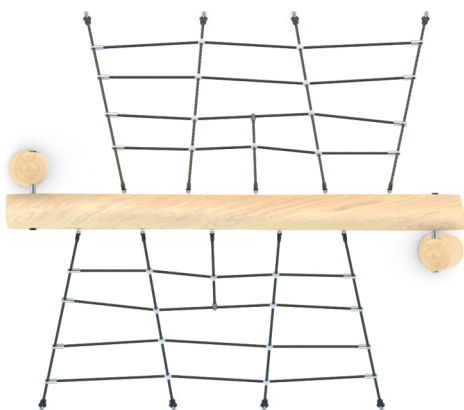

SOCIALIZING

CLIMBING

INFORMATION ABOUT THE PRODUCT

Dimensions	ca. 197 x 250 cm
Safety zone	ca. 498 x 590 cm
Safety zone area	ca. 25 m ²
Overall height	ca. 180 cm
Free fall height	ca. 180 cm
Amount of users	6 person
Product complies with EN 1176-1:2017-12	YES
Availability of spare parts	YES
Age range	3-12

According to EN 1176-1:2017-12 norm, the product requires applying a safety surface according to the product's free fall height.

Visualisation is for reference only,
actual appearance may vary.

SCALE 1:100