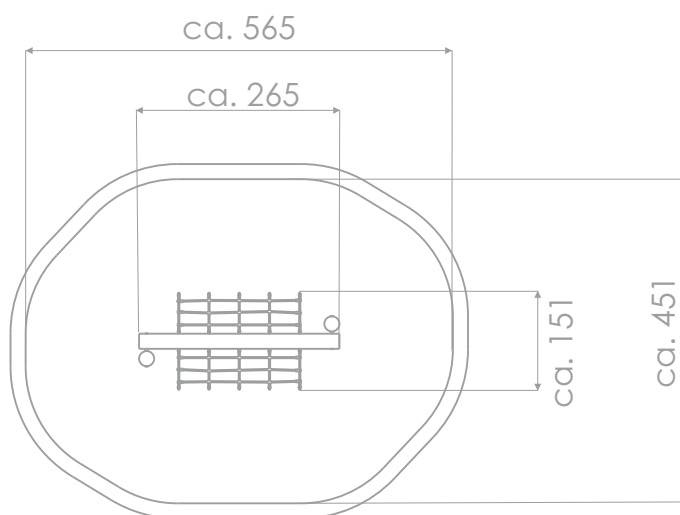

SOCIALIZING

CLIMBING

INFORMATION ABOUT THE PRODUCT

Dimensions	ca. 151 x 265 cm
Safety zone	ca. 451 x 565 cm
Safety zone area	ca. 20 m ²
Overall height	ca. 130 cm
Free fall height	ca. 100 cm
Amount of users	4 persons
Product complies with EN 1176-1:2017-12	YES
Availability of spare parts	YES
Age range	3-12

According to EN 1176-1:2017-12 norm, the product requires applying a safety surface according to the product's free fall height.

Visualisation is for reference only,
actual appearance may vary.

SCALE 1:100