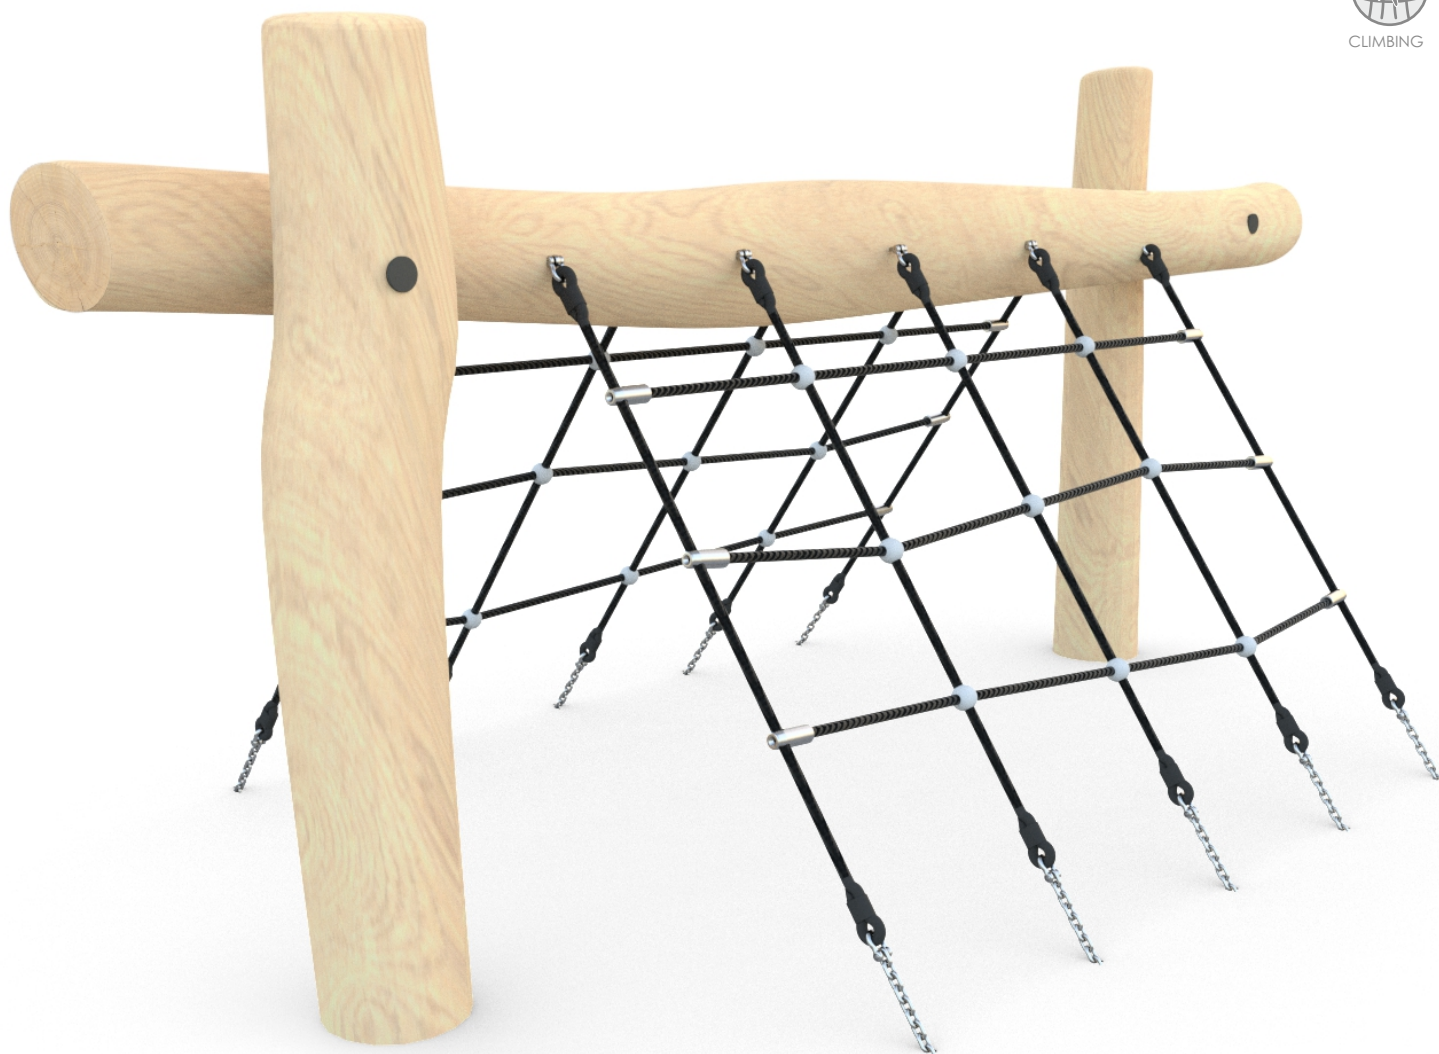

SOCIALIZING

CLIMBING

INFORMATION ABOUT THE PRODUCT

Dimensions	ca. 151 x 265 cm
Safety zone	ca. 451 x 565 cm
Safety zone area	ca. 20 m ²
Overall height	ca. 130 cm
Free fall height	ca. 100 cm
Amount of users	4 persons
Product complies with EN 1176-1:2017-12	YES
Availability of spare parts	YES
Age range	3-12

According to EN 1176-1:2017-12 norm, the product requires applying a safety surface according to the product's free fall height.

Visualisation is for reference only,
actual appearance may vary.

SCALE 1:100