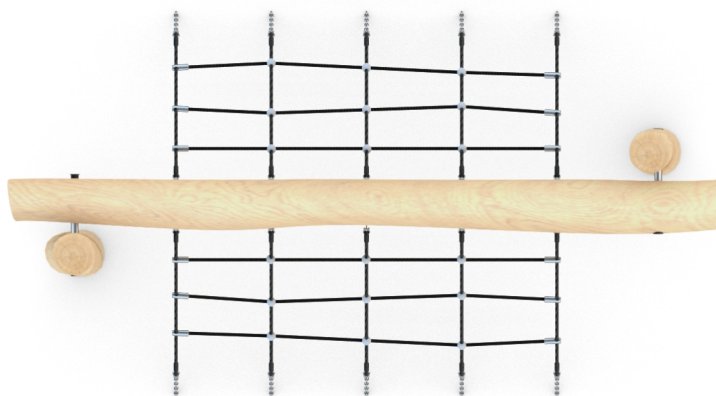

SOCIALIZING

CLIMBING

INFORMATION ABOUT THE PRODUCT

Dimensions	ca. 151 x 265 cm
Safety zone	ca. 451 x 565 cm
Safety zone area	ca. 20 m ²
Overall height	ca. 130 cm
Free fall height	ca. 100 cm
Amount of users	4 persons
Product complies with EN 1176-1:2017-12	YES
Availability of spare parts	YES
Age range	3-12

According to EN 1176-1:2017-12 norm, the product requires applying a safety surface according to the product's free fall height.

Visualisation is for reference only,
actual appearance may vary.

SCALE 1:100