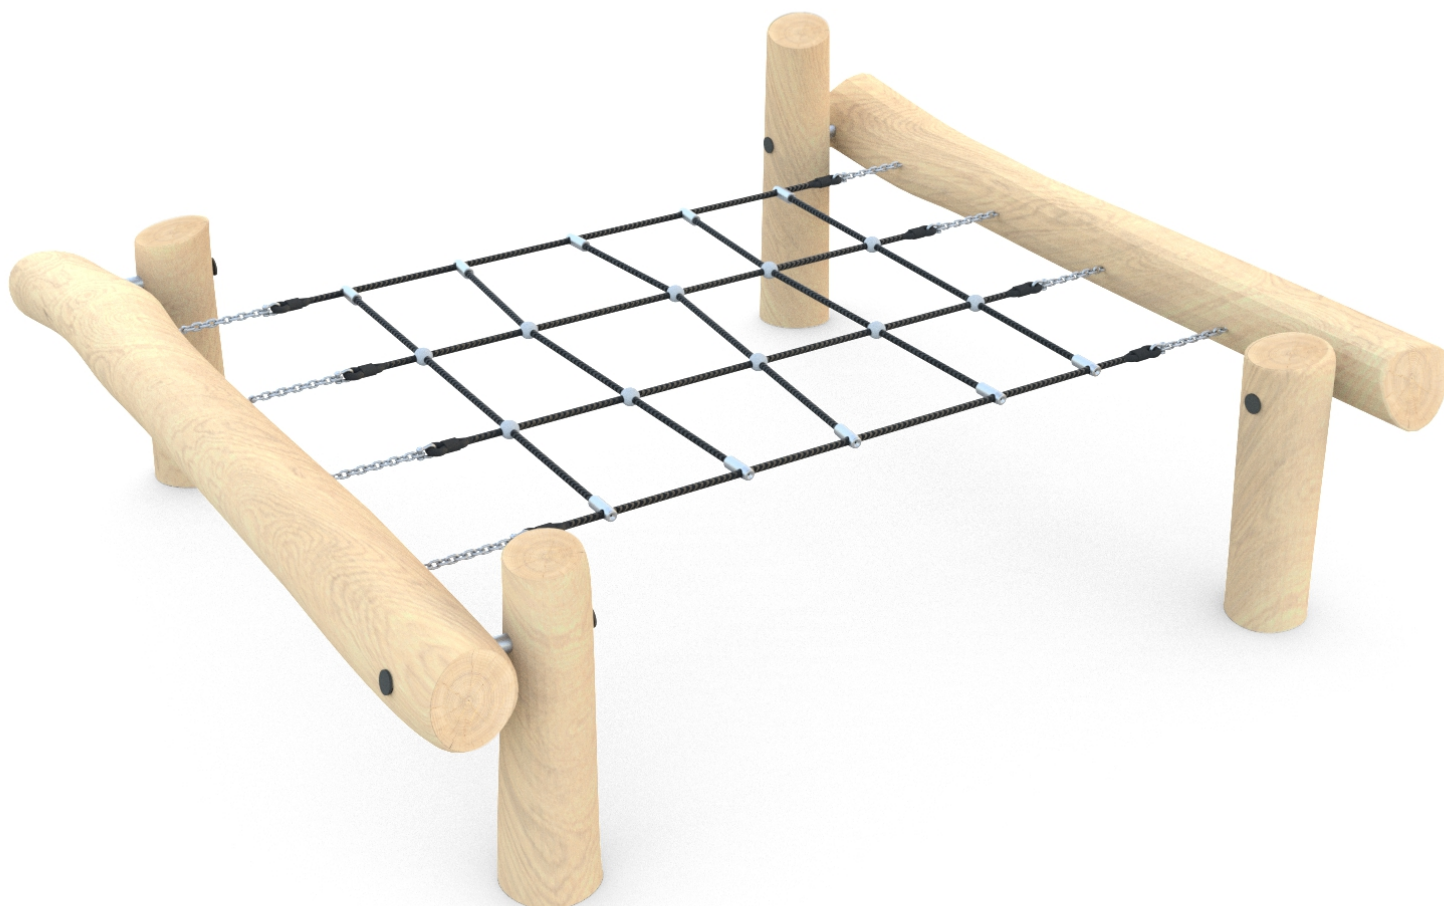

SOCIALIZING

BALANCING

INFORMATION ABOUT THE PRODUCT

Dimensions	ca. 200 x 235 cm
Safety zone	ca. 500 x 535 cm
Safety zone area	ca. 25 m ²
Overall height	ca. 80 cm
Free fall height	ca. 80 cm
Amount of users	3 person
Product complies with EN 1176-1:2017-12	YES
Amount of users	YES
Age range	3-12

According to EN 1176-1:2017-12 norm, the product requires applying a safety surface according to the product's free fall height.

Visualisation is for reference only,
actual appearance may vary.

SCALE 1:100