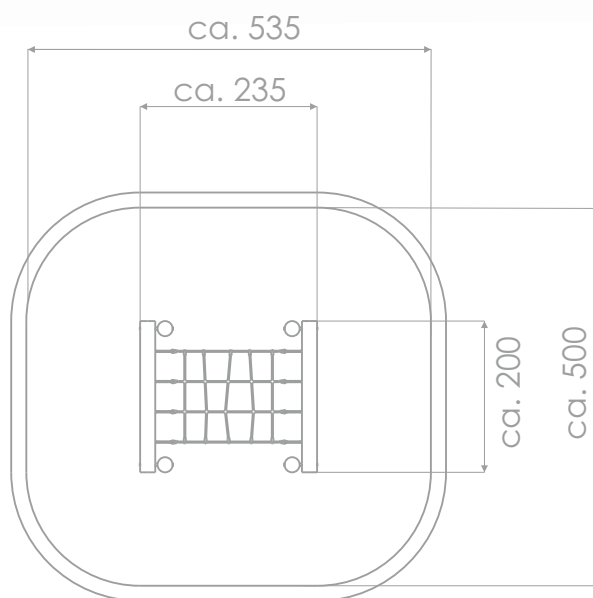

SOCIALIZING

BALANCING

INFORMATION ABOUT THE PRODUCT

Dimensions	ca. 200 x 235 cm
Safety zone	ca. 500 x 535 cm
Safety zone area	ca. 25 m ²
Overall height	ca. 80 cm
Free fall height	ca. 80 cm
Amount of users	3 person
Product complies with EN 1176-1:2017-12	YES
Amount of users	YES
Age range	3-12

According to EN 1176-1:2017-12 norm, the product requires applying a safety surface according to the product's free fall height.

Visualisation is for reference only,
actual appearance may vary.

SCALE 1:100