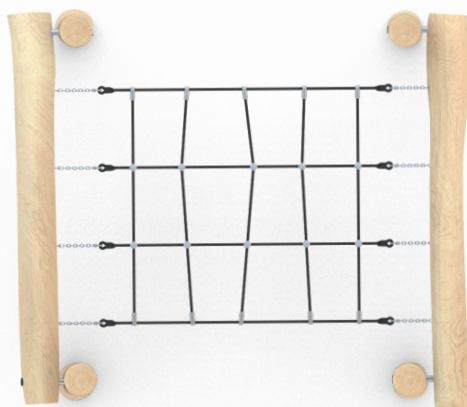

SOCIALIZING

BALANCING

INFORMATION ABOUT THE PRODUCT

Dimensions	ca. 200 x 235 cm
Safety zone	ca. 500 x 535 cm
Safety zone area	ca. 25 m ²
Overall height	ca. 80 cm
Free fall height	ca. 80 cm
Amount of users	3 person
Product complies with EN 1176-1:2017-12	YES
Amount of users	YES
Age range	3-12

According to EN 1176-1:2017-12 norm, the product requires applying a safety surface according to the product's free fall height.

Visualisation is for reference only,
actual appearance may vary.

SCALE 1:100