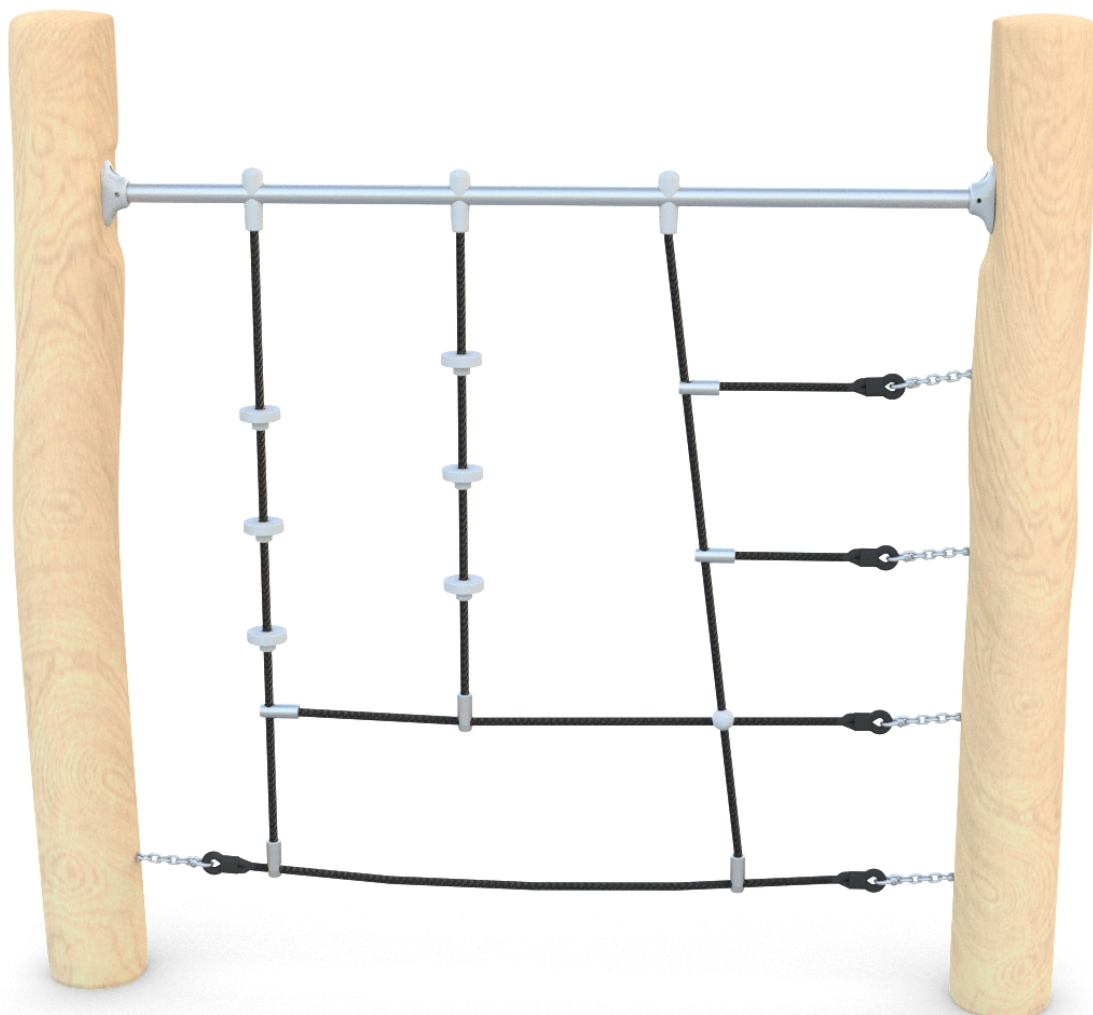

SOCIALIZING

CLIMBING

INFORMATION ABOUT THE PRODUCT

Dimensions	ca. 20 x 188 cm
Safety zone	ca. 320 x 488 cm
Safety zone area	ca. 14 m ²
Overall height	ca. 180 cm
Free fall height	ca. 142 cm
Amount of users	2 person
Product complies with EN 1176-1:2017-12	YES
Availability of spare parts	YES
Age range	3-12

According to EN 1176-1:2017-12 norm, the product requires applying a safety surface according to the product's free fall height.

Visualisation is for reference only,
actual appearance may vary.

SCALE 1:100