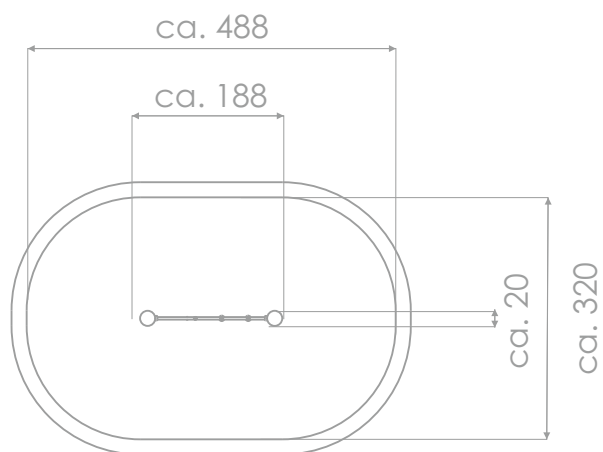

SOCIALIZING

CLIMBING

INFORMATION ABOUT THE PRODUCT

Dimensions	ca. 20 x 188 cm
Safety zone	ca. 320 x 488 cm
Safety zone area	ca. 14 m ²
Overall height	ca. 180 cm
Free fall height	ca. 142 cm
Amount of users	2 person
Product complies with EN 1176-1:2017-12	YES
Availability of spare parts	YES
Age range	3-12

According to EN 1176-1:2017-12 norm, the product requires applying a safety surface according to the product's free fall height.

Visualisation is for reference only,
actual appearance may vary.

SCALE 1:100