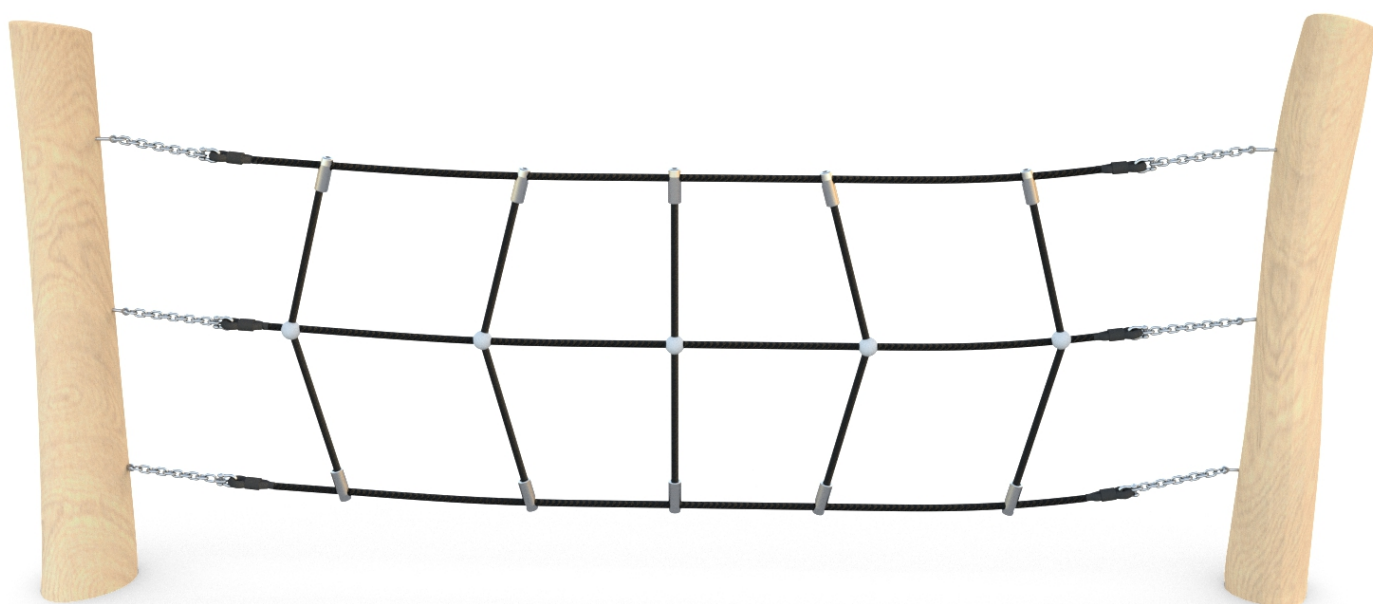

SOCIALIZING

CLIMBING

INFORMATION ABOUT THE PRODUCT

Dimensions	ca. 20 x 266 cm
Safety zone	ca. 320 x 566 cm
Safety zone area	ca. 16 m ²
Overall height	ca. 140 cm
Free fall height	ca. 97 cm
Amount of users	2 persons
Product complies with EN 1176-1:2017-12	YES
Availability of spare parts	YES
Age range	3-12
<small>According to EN 1176-1:2017-12 norm, the product requires applying a safety surface according to the product's free fall height.</small>	

Visualisation is for reference only,
actual appearance may vary.

SCALE 1:100