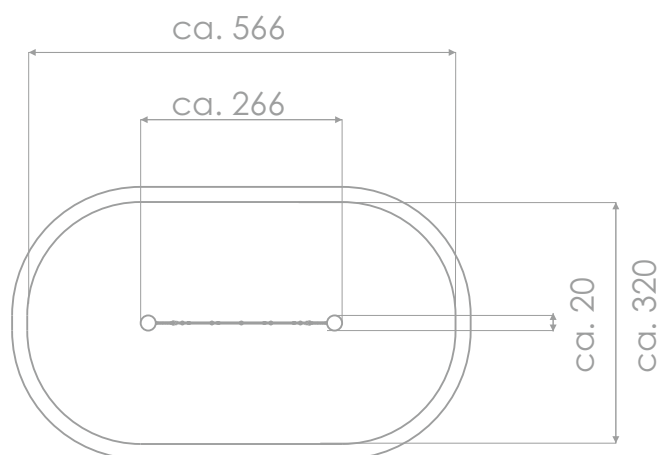

SOCIALIZING

CLIMBING

INFORMATION ABOUT THE PRODUCT

Dimensions	ca. 20 x 266 cm
Safety zone	ca. 320 x 566 cm
Safety zone area	ca. 16 m ²
Overall height	ca. 140 cm
Free fall height	ca. 97 cm
Amount of users	2 persons
Product complies with EN 1176-1:2017-12	YES
Availability of spare parts	YES
Age range	3-12
<small>According to EN 1176-1:2017-12 norm, the product requires applying a safety surface according to the product's free fall height.</small>	

Visualisation is for reference only,
actual appearance may vary.

SCALE 1:100