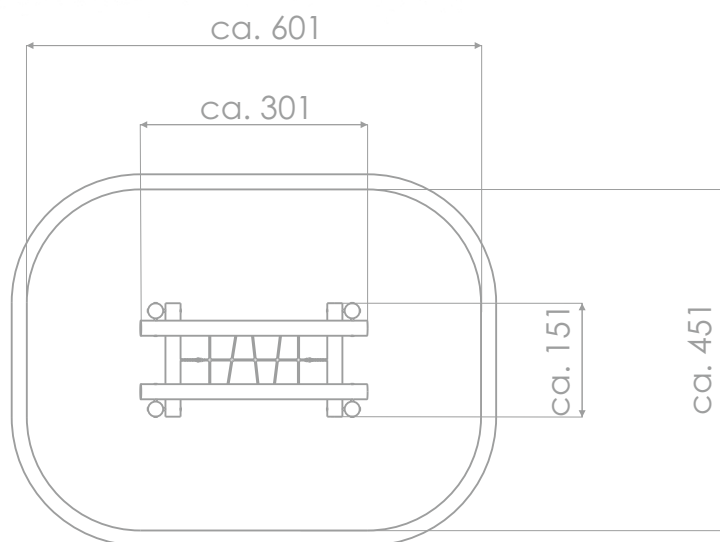

SOCIALIZING

JUMPING

BALANCING

INFORMATION ABOUT THE PRODUCT

Dimensions	ca. 151 x 301 cm
Safety zone	ca. 451 x 601 cm
Safety zone area	ca. 25 m ²
Overall height	ca. 180 cm
Free fall height	ca. 70 cm
Amount of users	3 person
Product complies with EN 1176-1:2017-12	YES
Availability of spare parts	YES
Age range	3-12
<small>According to EN 1176-1:2017-12 norm, the product requires applying a safety surface according to the product's free fall height.</small>	

Visualisation is for reference only,
actual appearance may vary.

SCALE 1:100