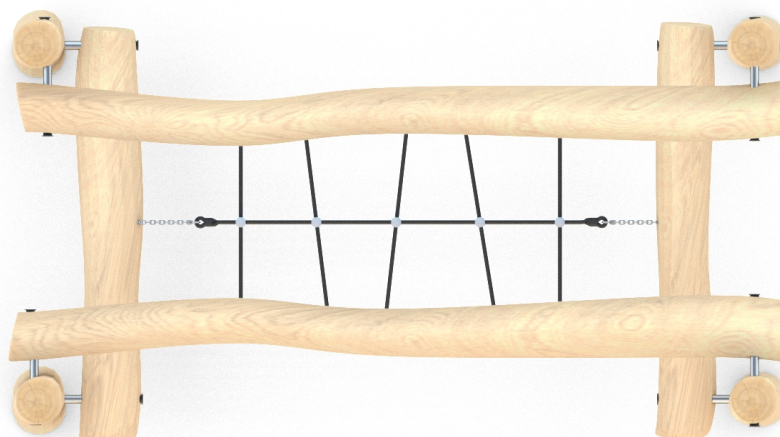

SOCIALIZING

JUMPING

BALANCING

INFORMATION ABOUT THE PRODUCT

Dimensions	ca. 151 x 301 cm
Safety zone	ca. 451 x 601 cm
Safety zone area	ca. 25 m ²
Overall height	ca. 180 cm
Free fall height	ca. 70 cm
Amount of users	3 person
Product complies with EN 1176-1:2017-12	YES
Availability of spare parts	YES
Age range	3-12
<small>According to EN 1176-1:2017-12 norm, the product requires applying a safety surface according to the product's free fall height.</small>	

Visualisation is for reference only,
actual appearance may vary.

SCALE 1:100