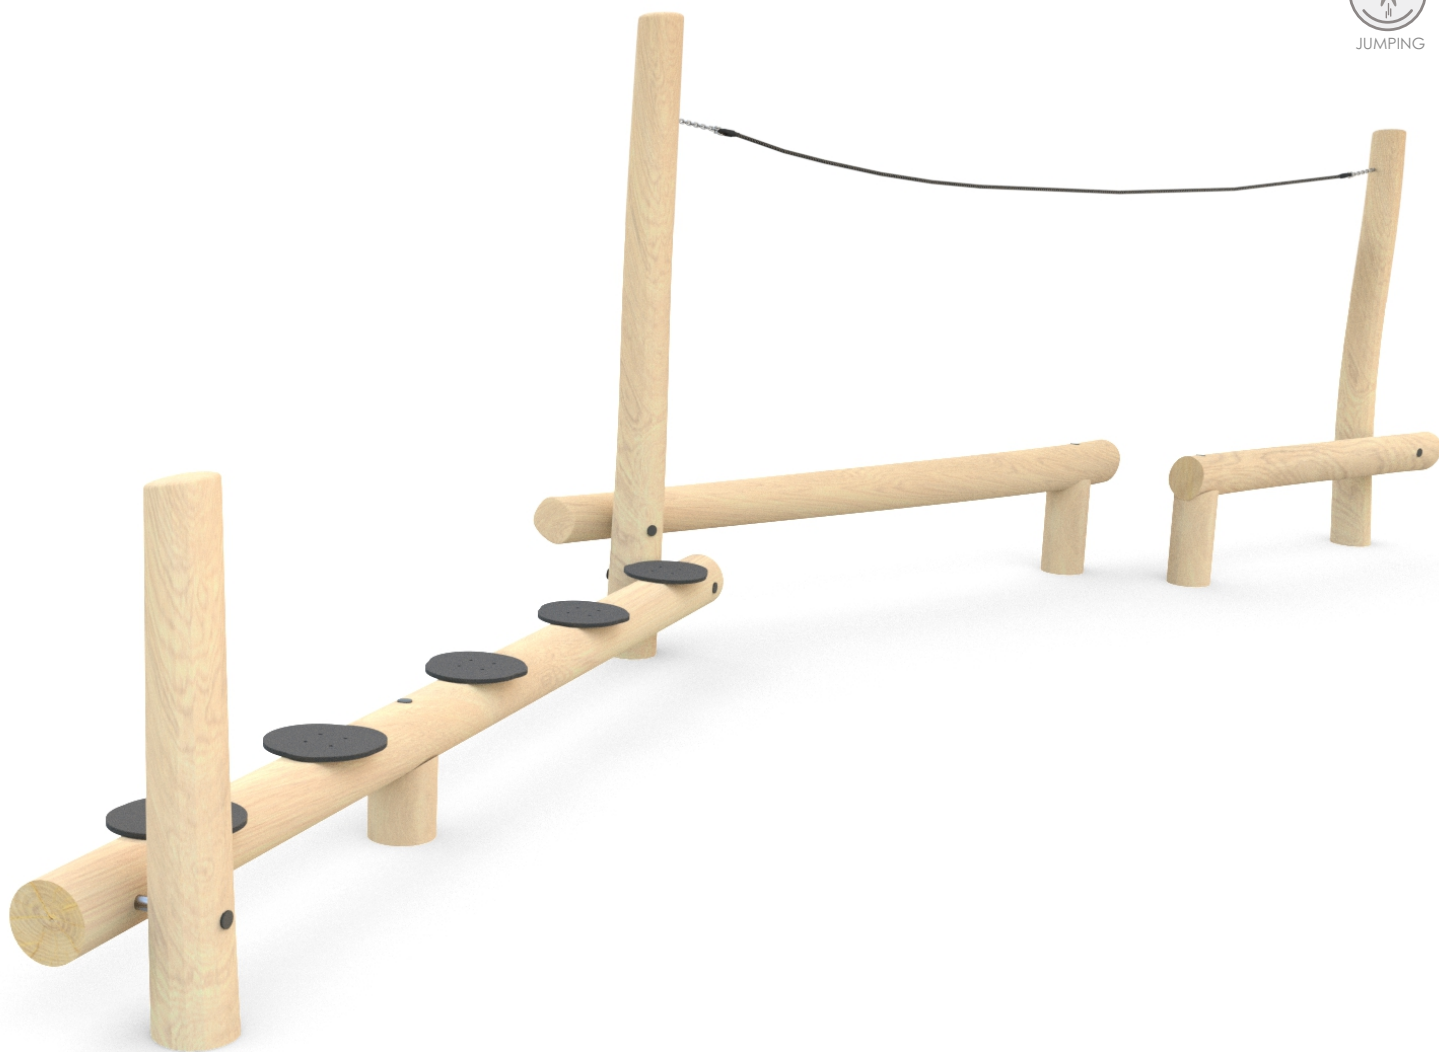

SOCIALIZING

JUMPING

INFORMATION ABOUT THE PRODUCT

| | |
|---|-----------------------|
| Dimensions | ca. 268 x 811 cm |
| Safety zone | ca. 572 x 1115 cm |
| Safety zone area | ca. 39 m ² |
| Overall height | ca. 240 cm |
| Free fall height | ca. 60 cm |
| Amount of users | 5 person |
| Product complies with EN 1176-1:2017-12 | YES |
| Availability of spare parts | YES |
| Age range | 3-12 |
| <small>According to EN 1176-1:2017-12 norm, the product requires applying a safety surface according to the product's free fall height.</small> | |

Visualisation is for reference only,
actual appearance may vary.