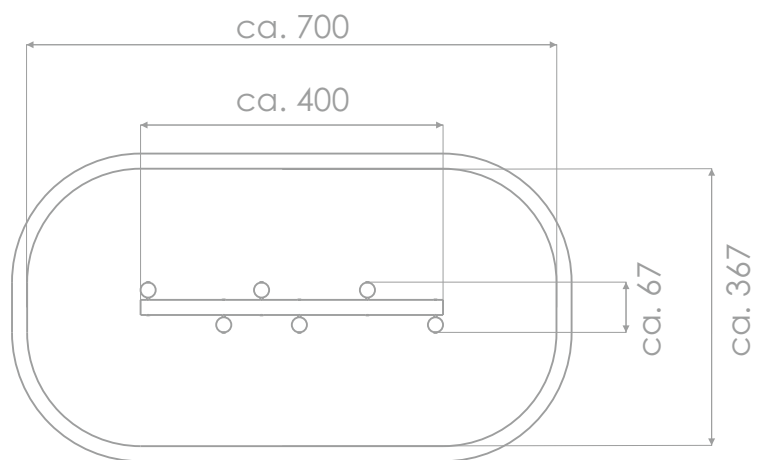

BALANCING

SOCIALIZING

INFORMATION ABOUT THE PRODUCT

Dimensions	ca.67 x 400 cm
Safety zone	ca.367 x 700 cm
Overall height	ca.190 cm
Free fall height	ca.30 cm
Amount of users	4 persons
Product complies with EN 1176-1:2017-12	YES
Availability of spare parts	YES
Age range	3-12
<small>According to EN 1176-1:2017-12 norm, the product requires applying a safety surface according to the product's free fall height.</small>	

Visualisation is for reference only,
actual appearance may vary.

SCALE 1:100