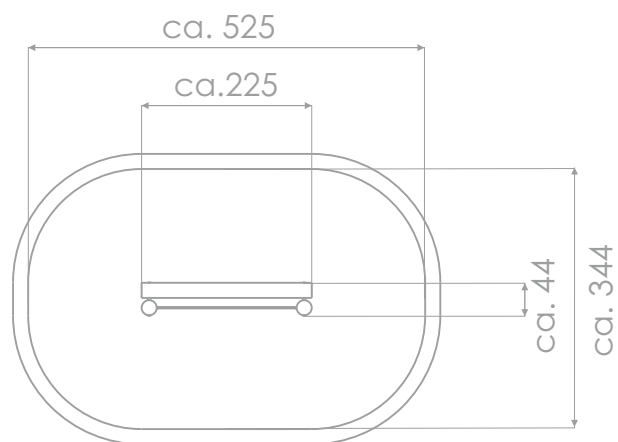

INFORMATION ABOUT THE PRODUCT

Dimensions	ca.44 x 225 cm
Safety zone	ca.344 x 525 cm
Safety zone area	ca.16 m ²
Overall height	ca.110 cm
Free fall height	ca.100 cm
Free fall height	2 persons
Product complies with EN 1176-1:2017-12	YES
Availability of spare parts	YES
Age range	3-12
<small>According to EN 1176-1:2017-12 norm, the product requires applying a safety surface according to the product's free fall height.</small>	

Visualisation is for reference only,
actual appearance may vary.

SCALE 1:100