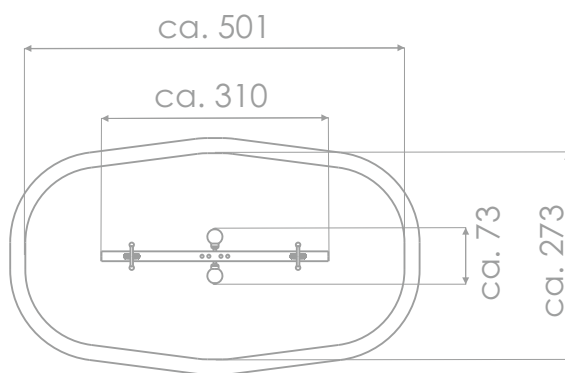

SWINGING

SOCIALIZING

INFORMATION ABOUT THE PRODUCT

Dimensions	ca.73 x 310 cm
Safety zone	ca.273 x 501 cm
Safety zone area	ca.11 m ²
Overall height	ca.105 cm
Free fall height	ca.90 cm
Amount of users	2 persons
Product complies with EN 1176-1:2017-12	YES
Availability of spare parts	YES
Age range	3 - 12
<small>According to EN 1176-1:2017-12 norm, the product requires applying a safety surface according to the product's free fall height.</small>	

Visualisation is for reference only,
actual appearance may vary.

SCALE 1:100