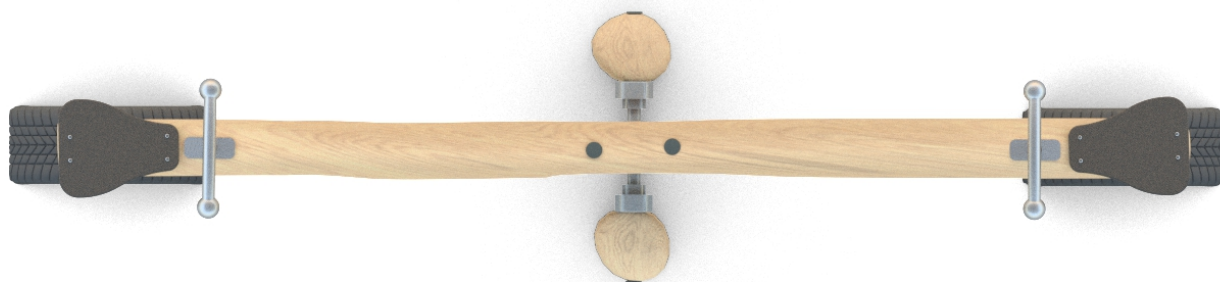

SWINGING

SOCIALIZING

INFORMATION ABOUT THE PRODUCT

Dimensions	ca.73 x 310 cm
Safety zone	ca.273 x 501 cm
Safety zone area	ca.11 m ²
Overall height	ca.105 cm
Free fall height	ca.90 cm
Amount of users	2 persons
Product complies with EN 1176-1:2017-12	YES
Availability of spare parts	YES
Age range	3 - 12
<small>According to EN 1176-1:2017-12 norm, the product requires applying a safety surface according to the product's free fall height.</small>	

Visualisation is for reference only,
actual appearance may vary.

SCALE 1:100