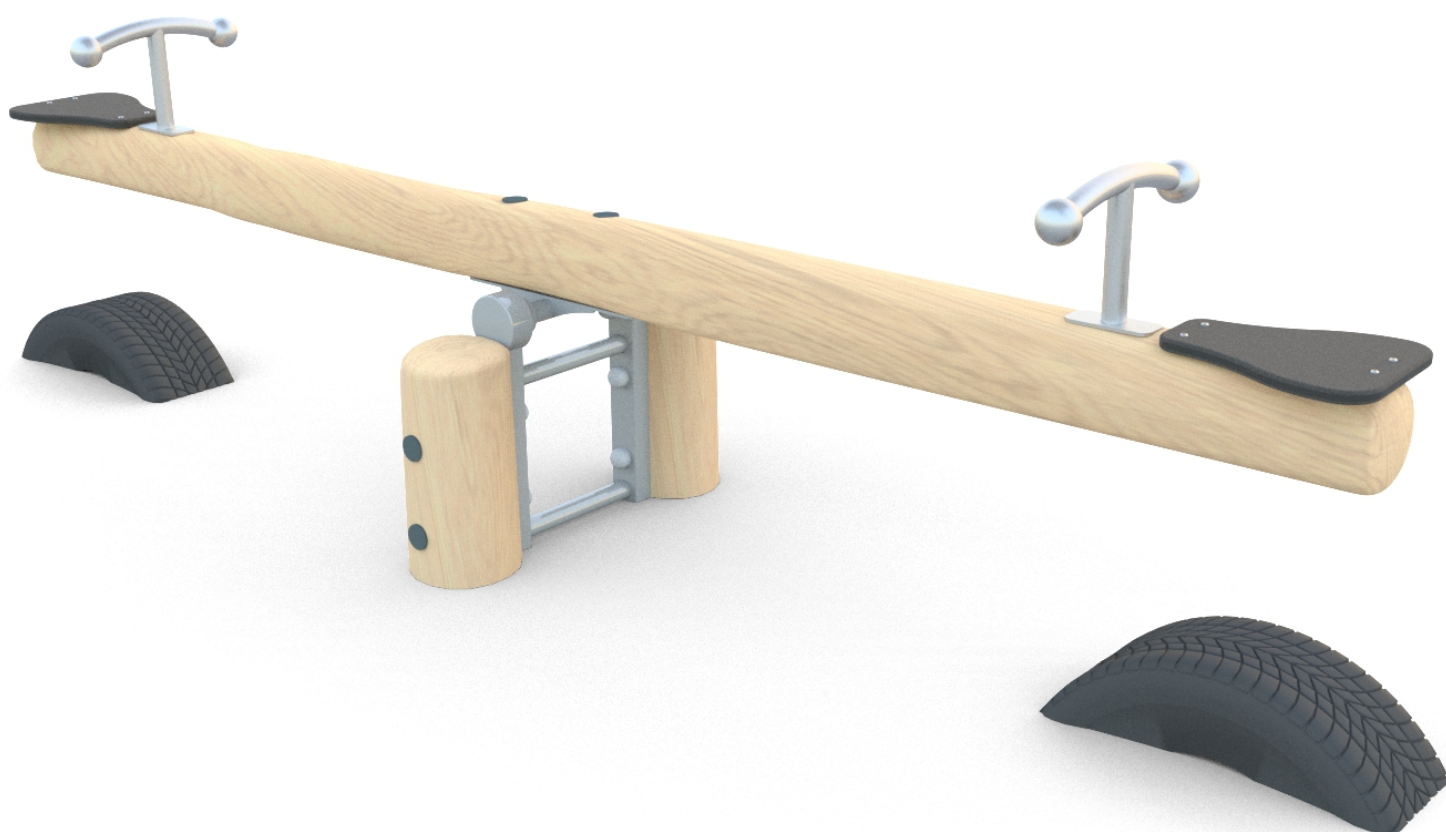

SWINGING

SOCIALIZING

INFORMATION ABOUT THE PRODUCT

Dimensions	ca.73 x 310 cm
Safety zone	ca.273 x 501 cm
Safety zone area	ca.11 m ²
Overall height	ca.105 cm
Free fall height	ca.90 cm
Amount of users	2 persons
Product complies with EN 1176-1:2017-12	YES
Availability of spare parts	YES
Age range	3 - 12
<small>According to EN 1176-1:2017-12 norm, the product requires applying a safety surface according to the product's free fall height.</small>	

Visualisation is for reference only,
actual appearance may vary.

SCALE 1:100