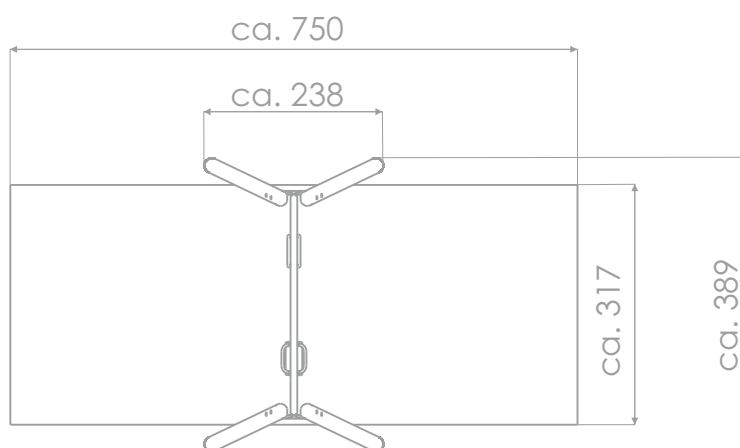

### INFORMATION ABOUT THE PRODUCT

Dimensions	ca.238 x 389 cm
Safety zone	ca.750 x 317 cm
Safety zone area	ca.24 m <sup>2</sup>
Overall height	ca.248 cm
Free fall height	ca.134 cm
Amount of users	2 persons
Product complies with EN 1176-1:2017-12	YES
Availability of spare parts	YES
Age range	1-12

According to EN 1176-1:2017-12 norm, the product requires applying a safety surface according to the product's free fall height.

Visualisation is for reference only,  
actual appearance may vary.

SCALE 1:100