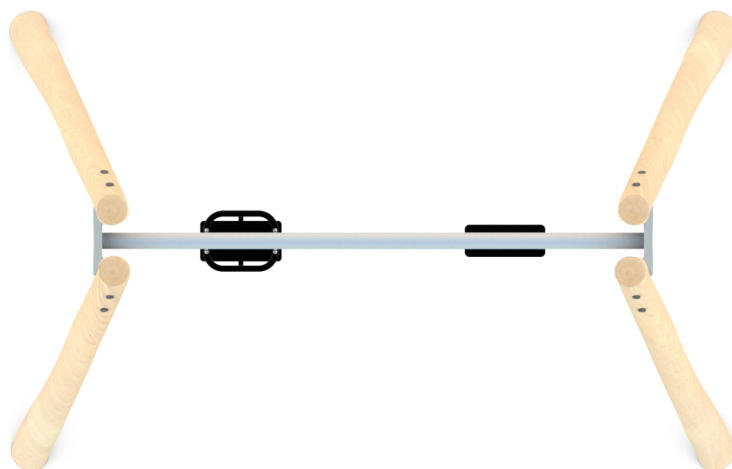

SWINGING

SOCIALIZING

### INFORMATION ABOUT THE PRODUCT

Dimensions	ca.238 x 389 cm
Safety zone	ca.750 x 317 cm
Safety zone area	ca.24 m <sup>2</sup>
Overall height	ca.248 cm
Free fall height	ca.134 cm
Amount of users	2 persons
Product complies with EN 1176-1:2017-12	YES
Availability of spare parts	YES
Age range	1-12

According to EN 1176-1:2017-12 norm, the product requires applying a safety surface according to the product's free fall height.

Visualisation is for reference only,  
actual appearance may vary.

SCALE 1:100