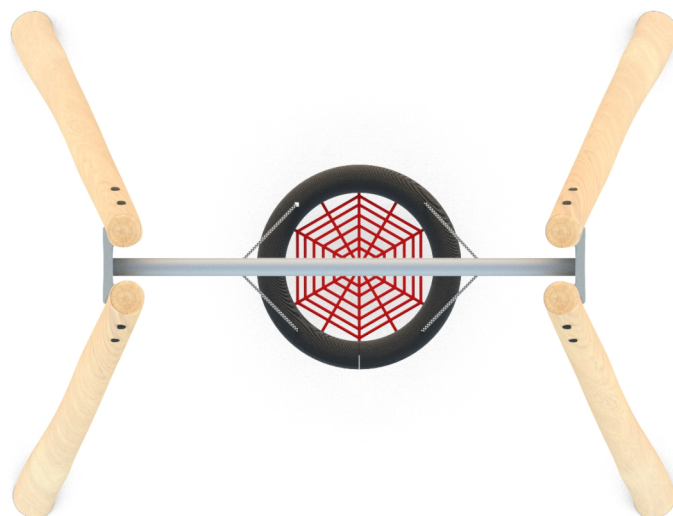

SWINGING

SOCIALIZING

INFORMATION ABOUT THE PRODUCT

Dimensions	ca. 238 x 321 cm
Safety zone	ca. 750 x 235 cm
Overall height	ca. 248 cm
Free fall height	ca. 137 cm
Amount of users	2 osoby
Product complies with EN 1176-1:2017-12	TAK
Availability of spare parts	TAK
Age range	3-12
<small>According to EN 1176-1:2017-12 norm, the product requires applying a safety surface according to the product's free fall height.</small>	

Visualisation is for reference only,
actual appearance may vary.

SCALE 1:100