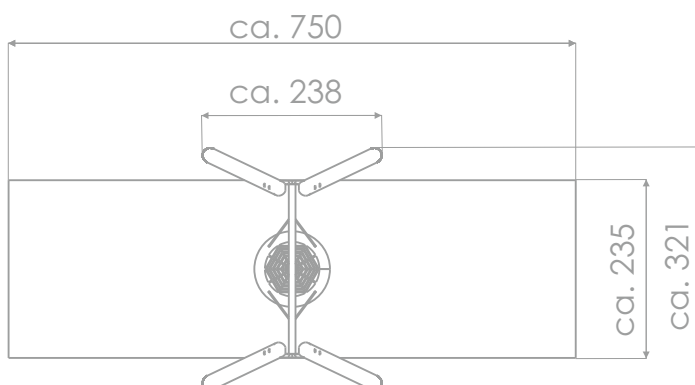

SWINGING

SOCIALIZING

INFORMATION ABOUT THE PRODUCT

Dimensions	ca. 238 x 321 cm
Safety zone	ca. 750 x 235 cm
Overall height	ca. 248 cm
Free fall height	ca. 137 cm
Amount of users	2 osoby
Product complies with EN 1176-1:2017-12	TAK
Availability of spare parts	TAK
Age range	3-12
<small>According to EN 1176-1:2017-12 norm, the product requires applying a safety surface according to the product's free fall height.</small>	

Visualisation is for reference only,
actual appearance may vary.

SCALE 1:100