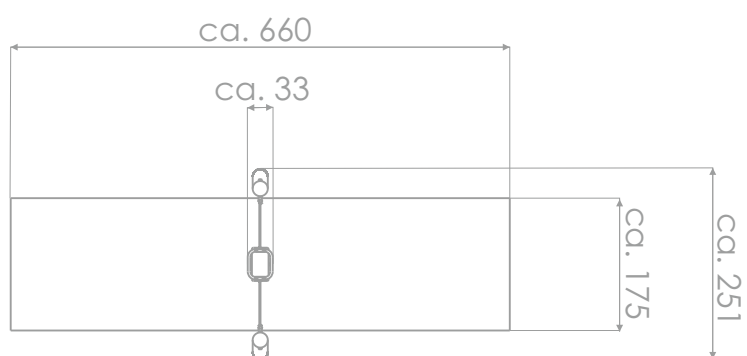

SWINGING

SOCIALIZING

INFORMATION ABOUT THE PRODUCT

Dimensions	ca. 33 x 251 cm
Safety zone	ca. 660 x 175 cm
Safety zone area	ca. 12 m ²
Overall height	ca. 180 cm
Free fall height	ca. 105 cm
Amount of users	1 person
Product complies with EN 1176-1:2017-12	YES
Availability of spare parts	YES
Age range	1-4
According to EN 1176-1:2017-12 norm, the product requires applying a safety surface according to the product's free fall height.	

Visualisation is for reference only,
actual appearance may vary.

SCALE 1:100