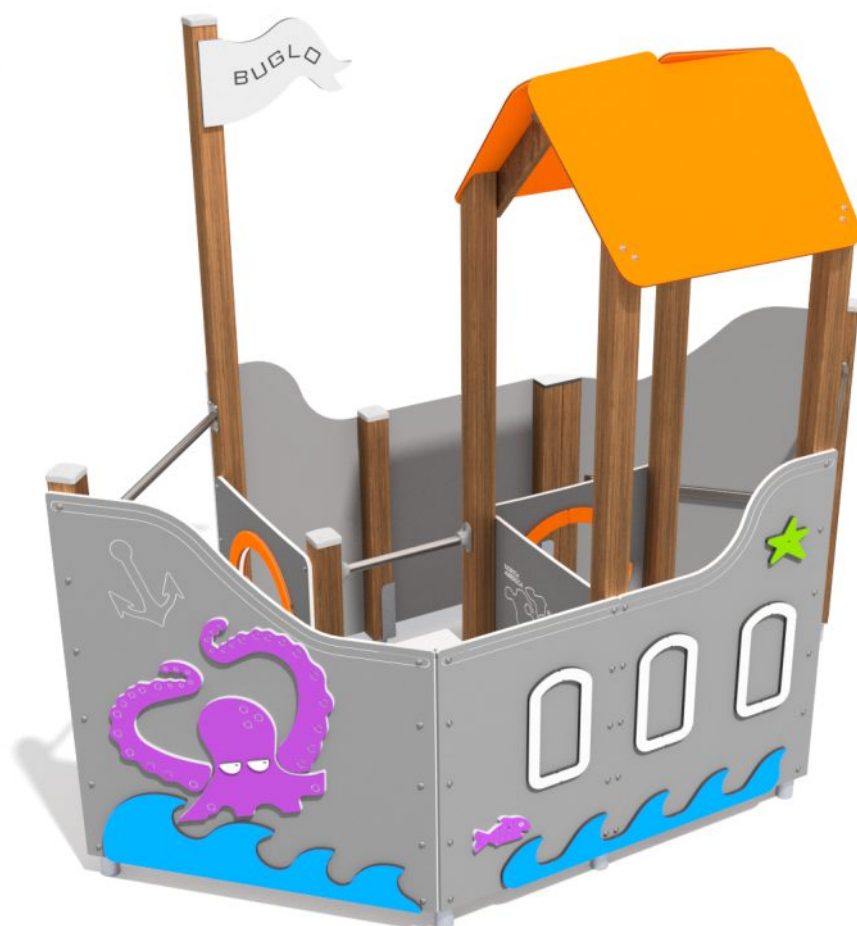

8074

FUN

INTEGRATION

PRODUCT DESCRIPTION

Dimensions: 180 x 320 cm
Impact area: 480 x 620 cm
Overall height: 265 cm

The heaviest element: 66 kg
The biggest element: 252 cm

Availability of spare parts: YES
Product compliant with EN 1176-1:2017: YES
Age group: 1-8 years