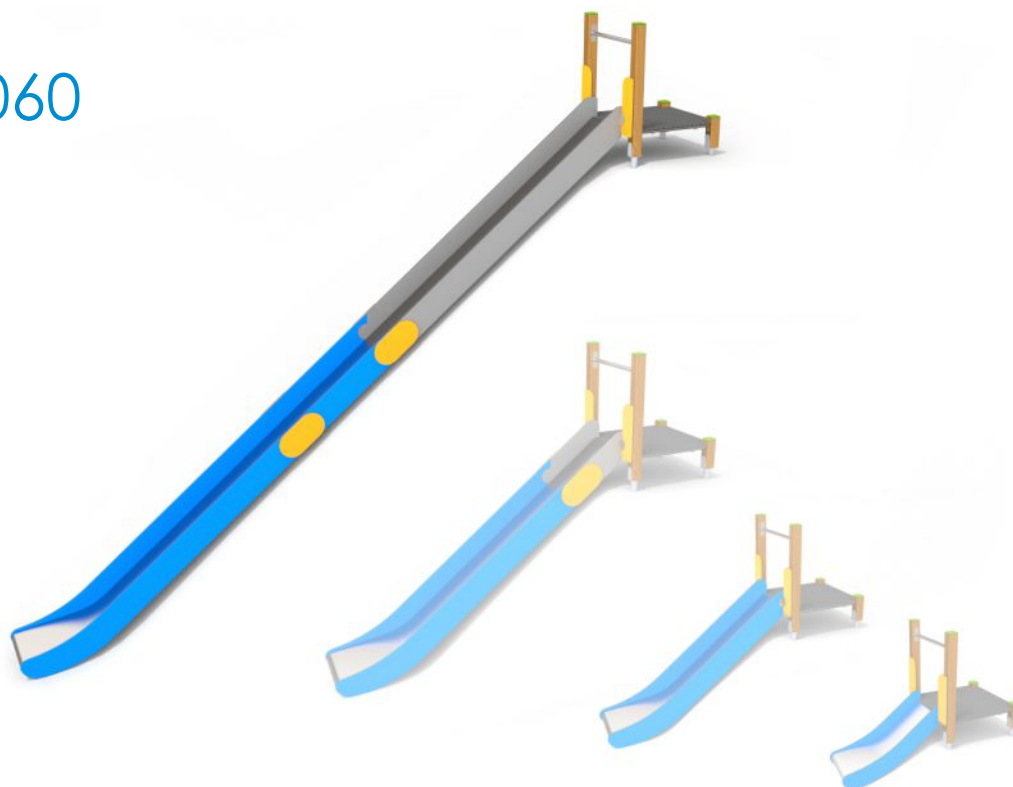

8060

SLIDING

INTEGRATION

PRODUCT DESCRIPTION

Dimensions: 95 x 646 cm

Impact area: 395 x 996 cm

Overall Height: 490 cm

Platform Height: 32 cm

Free Fall Height: 32 cm

Slide height: 400 cm

Available slide heights: 60, 90, 120, 150, 180,
200, 250, 300, 400 cm

Availability of spare parts: YES

Product compliant with EN 1176-1:2017: YES

Age group: 3 - 12 years

You must pay attention to the direction of the location of the slide made of stainless steel. The steel part of the slide cannot be directed to the south because it may up (get very hot).