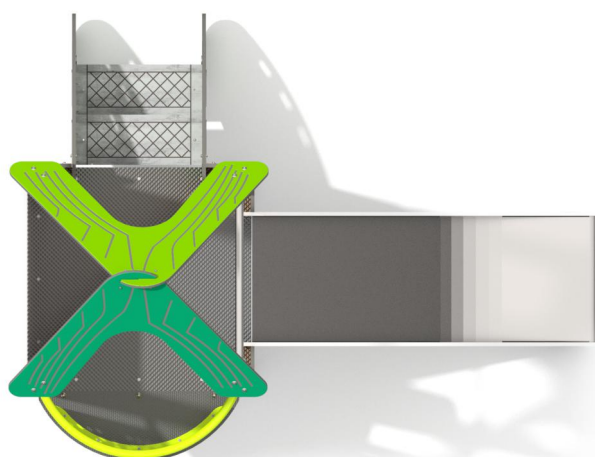

8042

SLIDING

FUN

INTEGRATION

8042

PRODUCT DESCRIPTION

Dimensions: 178 x 238 cm
Impact area: 478 x 588 cm
Total height: 301 cm
Free fall height: 90 cm

Availability of spare parts: YES
Product compliant with EN 1176-1:2017: YES
Age group: 1-8 years

You must pay attention to the direction of the location of the slide made of stainless steel. The steel part of the slide cannot be directed to the south because it may up (get very hot).