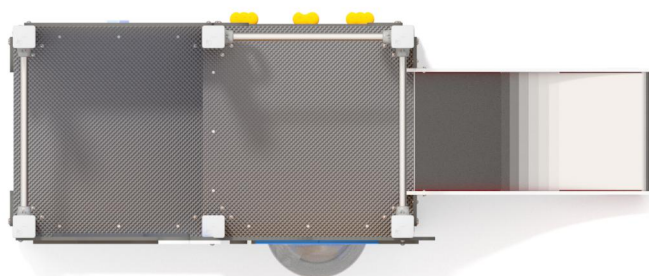

8041

CLIMBING

SLIDING

FUN

INTEGRATION

8041

## PRODUCT DESCRIPTION

Dimensions: 113 x 275 cm  
Impact area: 413 x 625 cm  
Total height: 162 cm  
Free fall height: 59 cm

Availability of spare parts: YES  
Product compliant with EN 1176-1:2017: YES  
Age group: 3-12 years

You must pay attention to the direction of the location of the slide made of stainless steel. The steel part of the slide cannot be directed to the south because it may up (get very hot).