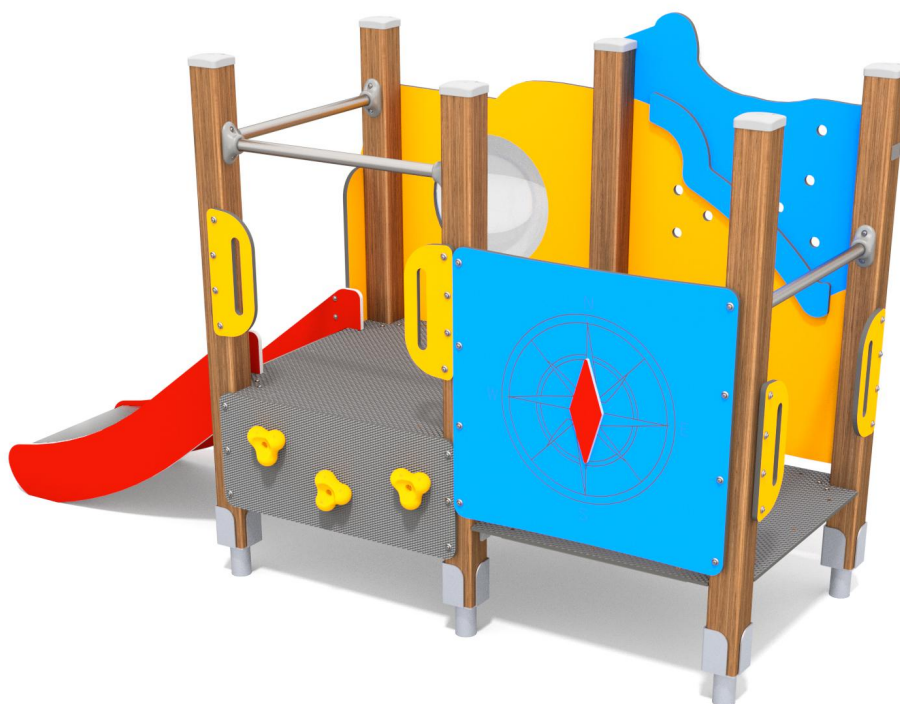

8041

CLIMBING

SLIDING

FUN

INTEGRATION

8041

## PRODUCT DESCRIPTION

Dimensions: 113 x 275 cm  
Impact area: 413 x 625 cm  
Total height: 162 cm  
Free fall height: 59 cm

Availability of spare parts: YES  
Product compliant with EN 1176-1:2017: YES  
Age group: 3-12 years

You must pay attention to the direction of the location of the slide made of stainless steel. The steel part of the slide cannot be directed to the south because it may up (get very hot).