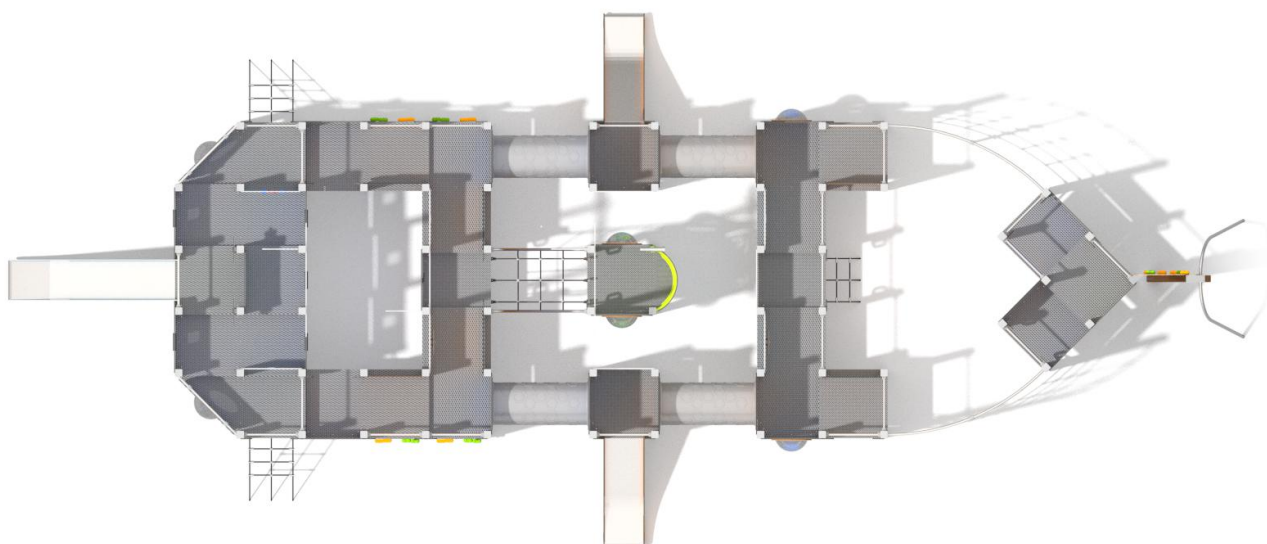

Buglo®

8040

CLIMBING

SLIDING

FUN

INTEGRATION

www.buglo.eu

ms@buglo.pl

8040

PRODUCT DESCRIPTION

Dimensions: 691 x 1604 cm
Impact area: 1091 x 1954 cm
Total height: 453 cm
Free fall height: 150 cm

Availability of spare parts: YES
Product compliant with EN 1176-1:2017: YES
Age group: 3-12 years

You must pay attention to the direction of the location of the slide made of stainless steel. The steel part of the slide cannot be directed to the south because it may up (get very hot).