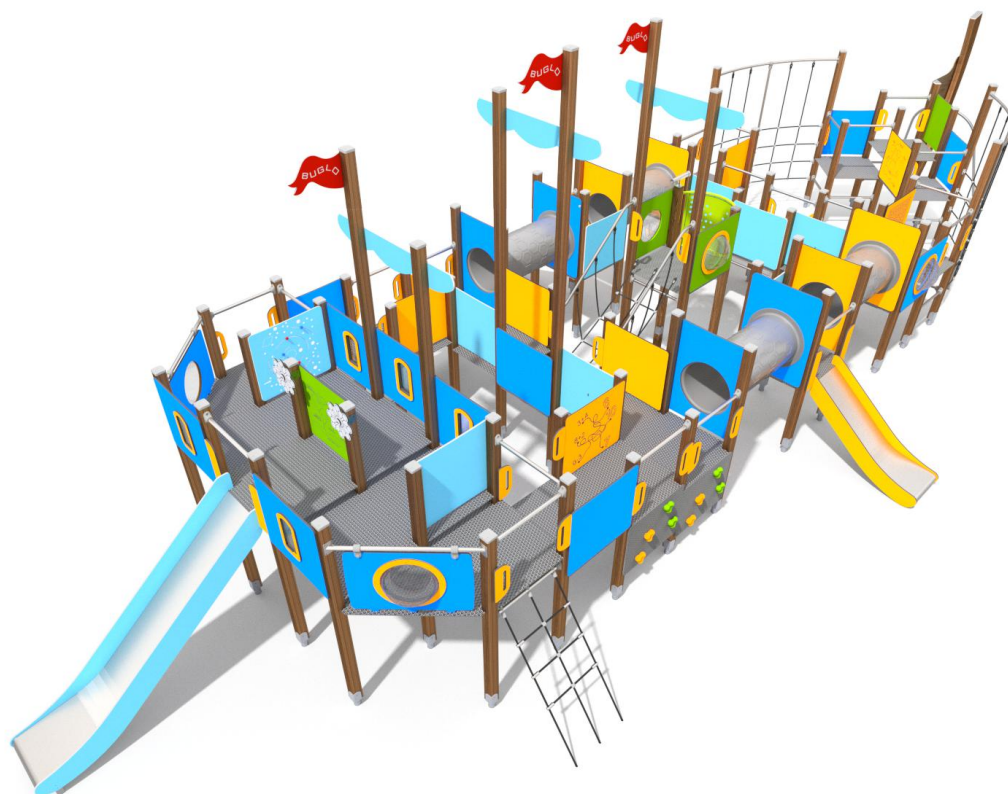

Buglo®

8040

CLIMBING

SLIDING

FUN

INTEGRATION

www.buglo.eu

ms@buglo.pl

8040

PRODUCT DESCRIPTION

Dimensions: 691 x 1604 cm
Impact area: 1091 x 1954 cm
Total height: 453 cm
Free fall height: 150 cm

Availability of spare parts: YES
Product compliant with EN 1176-1:2017: YES
Age group: 3-12 years

You must pay attention to the direction of the location of the slide made of stainless steel. The steel part of the slide cannot be directed to the south because it may up (get very hot).