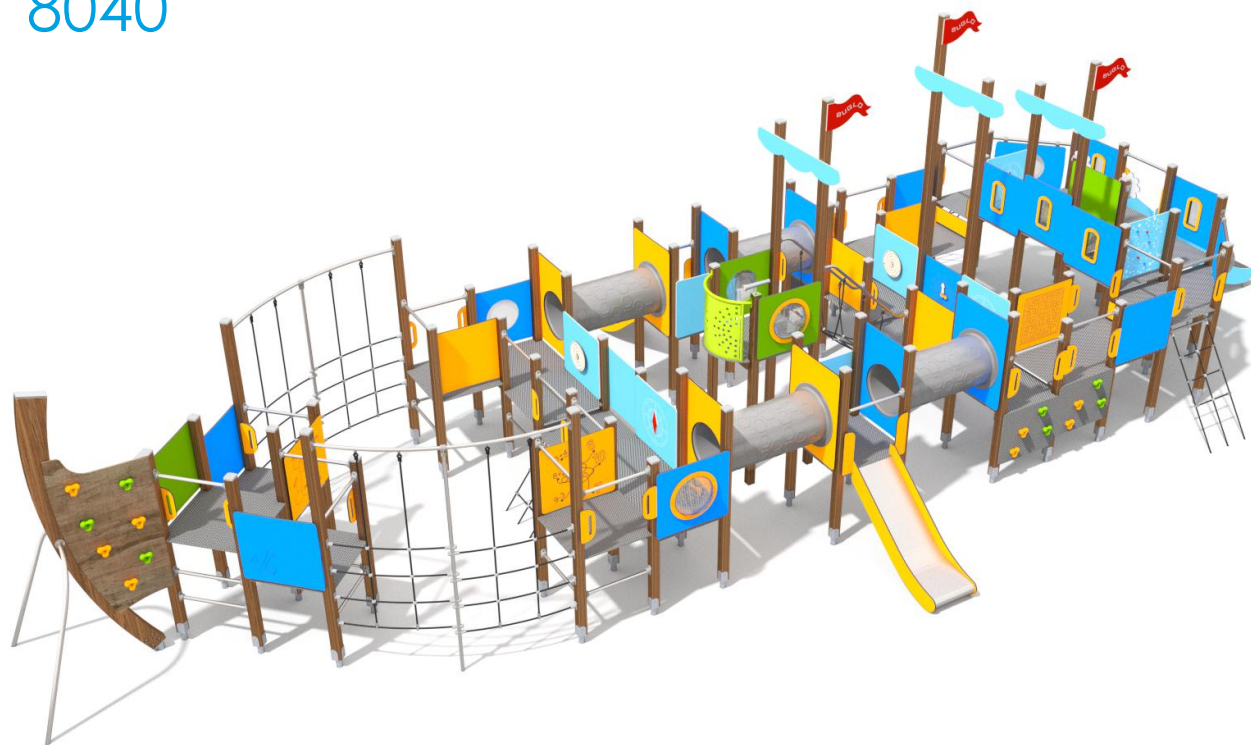

Buglo®

8040

CLIMBING

SLIDING

FUN

INTEGRATION

www.buglo.eu

ms@buglo.pl

8040

PRODUCT DESCRIPTION

Dimensions: 691 x 1604 cm
Impact area: 1091 x 1954 cm
Total height: 453 cm
Free fall height: 150 cm

Availability of spare parts: YES
Product compliant with EN 1176-1:2017: YES
Age group: 3-12 years

You must pay attention to the direction of the location of the slide made of stainless steel. The steel part of the slide cannot be directed to the south because it may up (get very hot).