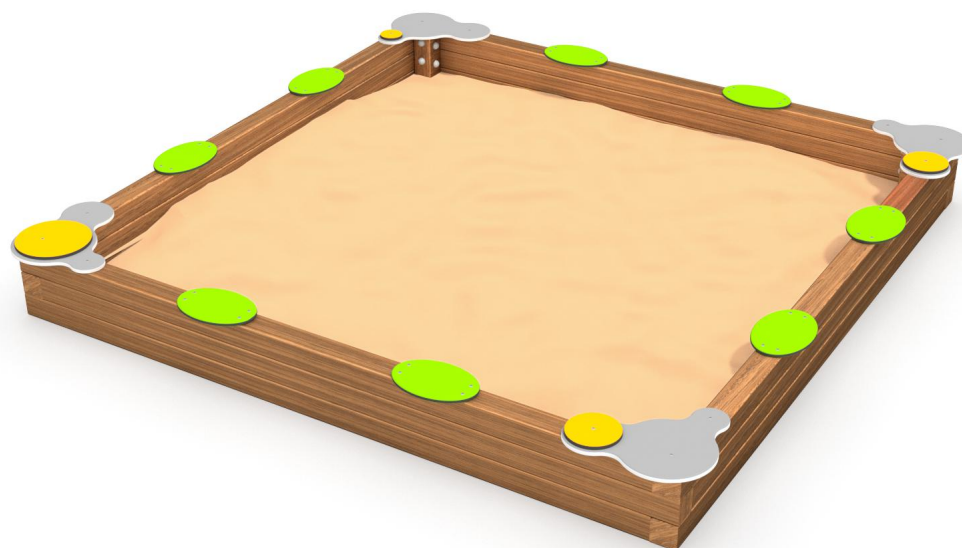

8030

FUN

INTEGRATION

## PRODUCT DESCRIPTION

Dimensions: A x B  
A=121,171,221,271,321,371 cm  
B=121,171,221,271,321,371 cm  
Impact area: (A+300) x (B+300) cm  
Total height: 30 cm  
Free fall height: 30 cm

Availability of spare parts: YES  
Product compliant with EN 1176-1:2017: YES  
Age group: 1-7 years