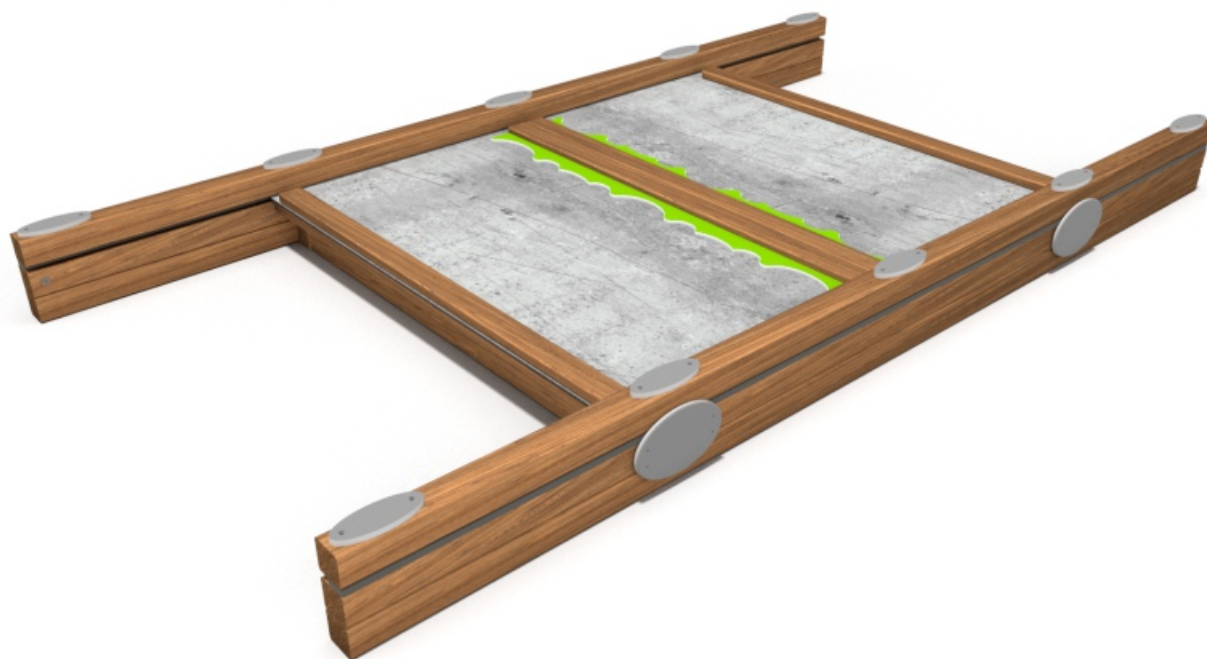

SOCIALIZING

INFORMATION ABOUT THE PRODUCT

Dimensions	203 x 382 cm
Safety zone	503 x 682 cm
Safety zone area	32,37 m ²
Overall height	30 cm
Free fall height	30 cm
Amount of users	12
Product complies with EN 1176-1:2017-12	YES
Availability of spare parts	YES
Age range	1-7

According to EN 1176-1:2017-12 norm, the product requires applying a safety surface according to the product's free fall height.

MATERIALS:

Soft conifer wood 90 x 90 mm, coreless, glued in layers with polyurethane glues, totally resistant to water. Wood posts processed in three-phased impregnation process.

Cover:
HPL 13 MM.

Elements:
HDPE 15 mm,
HDPE 12 mm