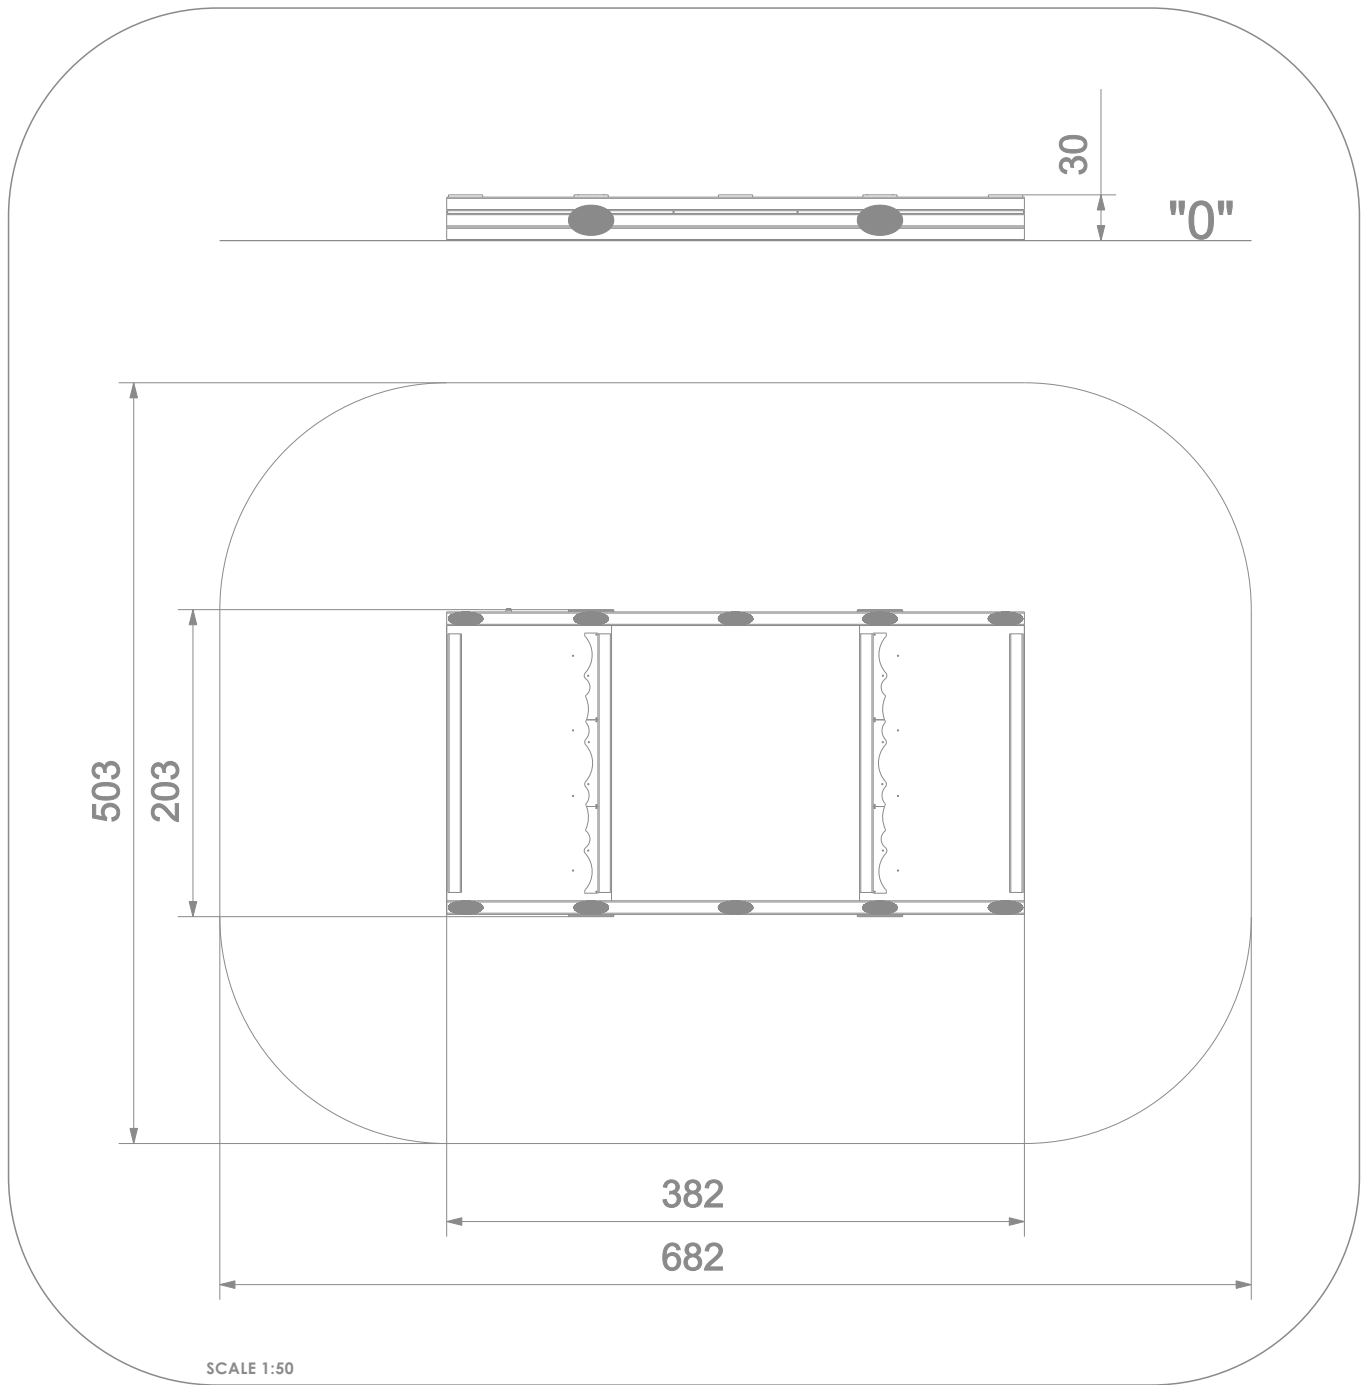

SOCIALIZING

INFORMATION ABOUT THE PRODUCT

Dimensions	203 x 382 cm
Safety zone	503 x 682 cm
Safety zone area	32,37 m ²
Overall height	30 cm
Free fall height	30 cm
Amount of users	12
Product complies with EN 1176-1:2017-12	YES
Availability of spare parts	YES
Age range	1-7

According to EN 1176-1:2017-12 norm, the product requires applying a safety surface according to the product's free fall height.

MATERIALS:

Soft conifer wood 90 x 90 mm, coreless, glued in layers with polyurethane glues, totally resistant to water. Wood posts processed in three-phased impregnation process.

Cover:
HPL 13 MM.

Elements:
HDPE 15 mm,
HDPE 12 mm