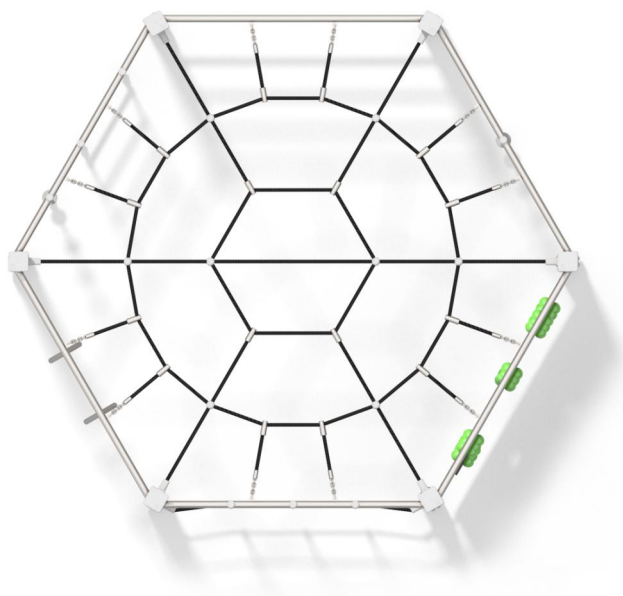

8028

CLIMBING

FUN

INTEGRATION

8028

## PRODUCT DESCRIPTION

Dimensions: 245 x 280 cm  
Impact area: 545 x 580 cm  
Total height: 160 cm  
Free fall height: 150 cm

Availability of spare parts: YES  
Product compliant with EN 1176-1:2017: YES  
Age group: 3-12 years