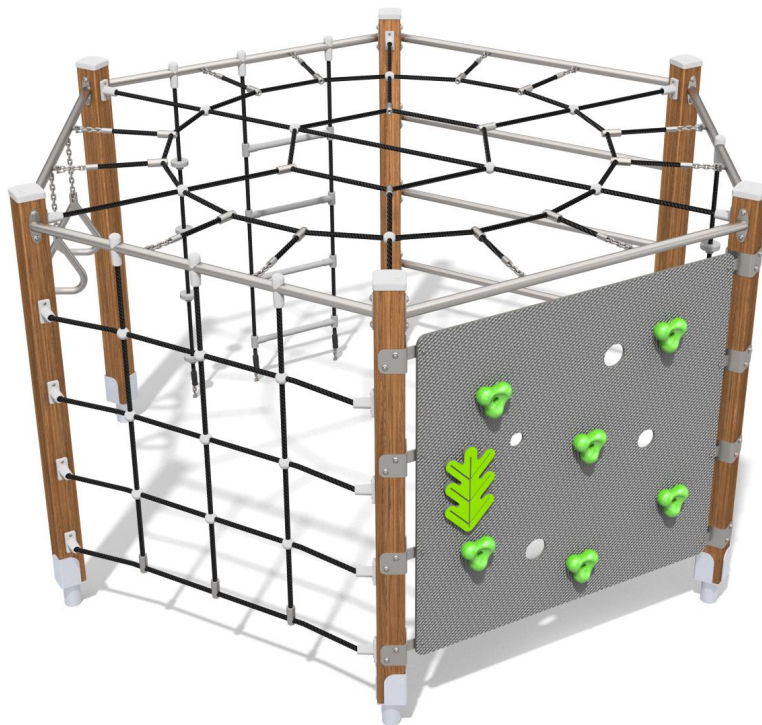

8028

CLIMBING

FUN

INTEGRATION

8028

## PRODUCT DESCRIPTION

Dimensions: 245 x 280 cm  
Impact area: 545 x 580 cm  
Total height: 160 cm  
Free fall height: 150 cm

Availability of spare parts: YES  
Product compliant with EN 1176-1:2017: YES  
Age group: 3-12 years