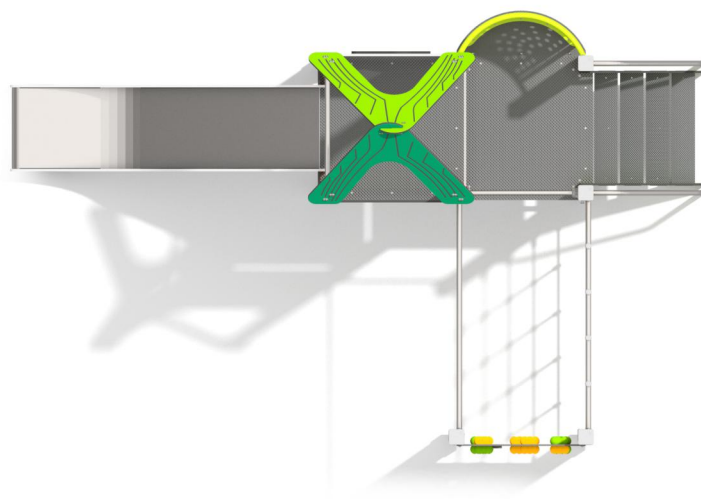

Buglo[®]

8025

CLIMBING

SLIDING

FUN

INTEGRATION

www.buglo.eu

ms@buglo.pl

8025

CLIMBING

SLIDING

FUN

INTEGRATION

PRODUCT DESCRIPTION

Dimensions: 274 x 431 cm
Impact area: 584 x 781 cm
Total height: 321 cm
Platform height: 90, 120 cm
Free fall height: 160 cm

Availability of spare parts: YES
Product compliant with EN 1176:2008: YES
Age group: 3-12 years

You must pay attention to the direction of the location of the slide made of stainless steel. The steel part of the slide cannot be directed to the south because it may up (get very hot).