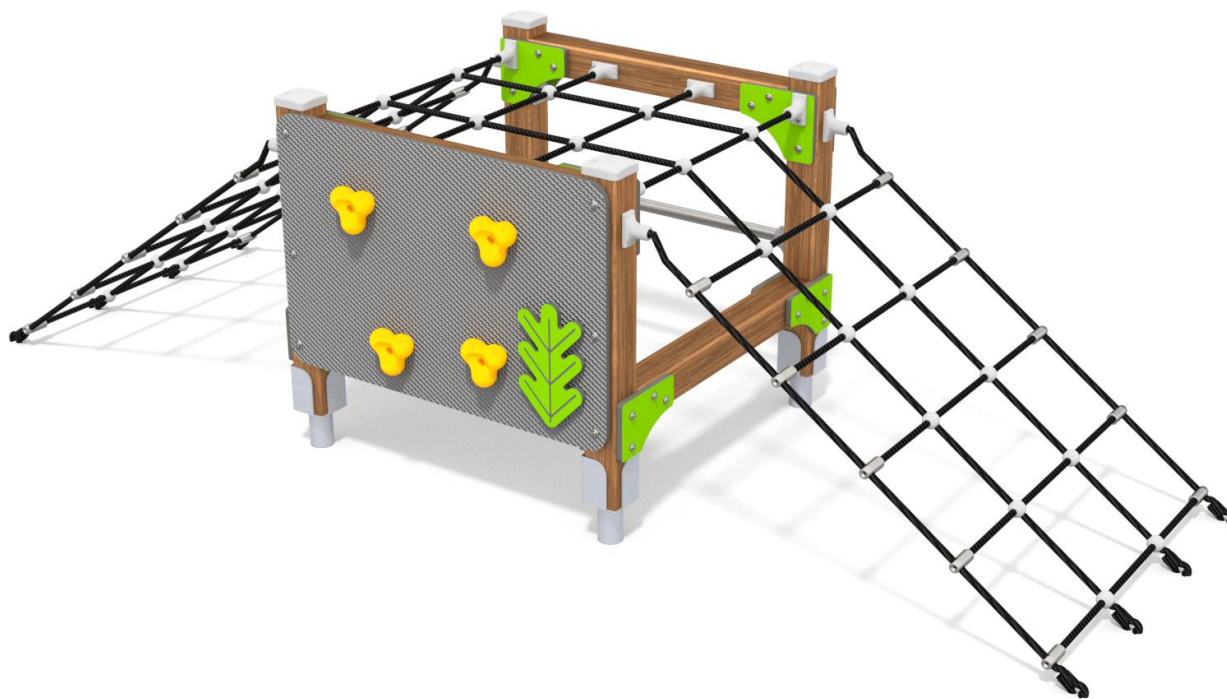

8023

CLIMBING

FUN

INTEGRATION

PRODUCT DESCRIPTION

Dimensions: 109 x 333 cm
Impact area: 409 x 633 cm
Total height: 93 cm
Free fall height: 93 cm

Availability of spare parts: YES
Product compliant with EN 1176-1:2017: YES
Age group: 3-12 years