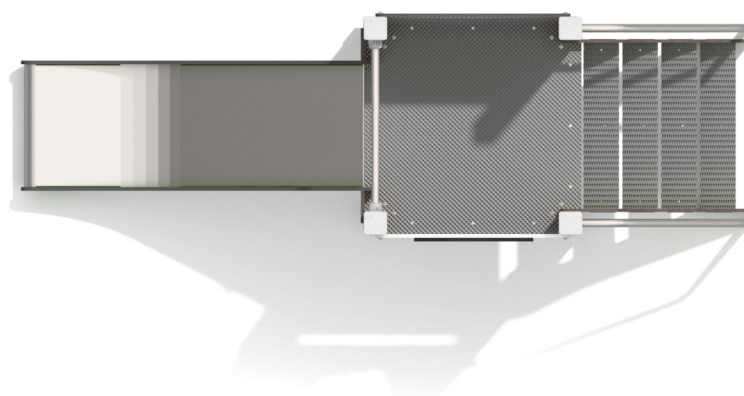

8022

SLIDING

FUN

INTEGRATION

8022

PRODUCT DESCRIPTION

Dimensions: 95 x 300 cm
Impact area: 395 x 650 cm
Total height: 182 cm
Free fall height: 90 cm

Availability of spare parts: YES
Product compliant with EN 1176-1:2017: YES
Age group: 3-12 years

You must pay attention to the direction of the location of the slide made of stainless steel. The steel part of the slide cannot be directed to the south because it may up (get very hot).