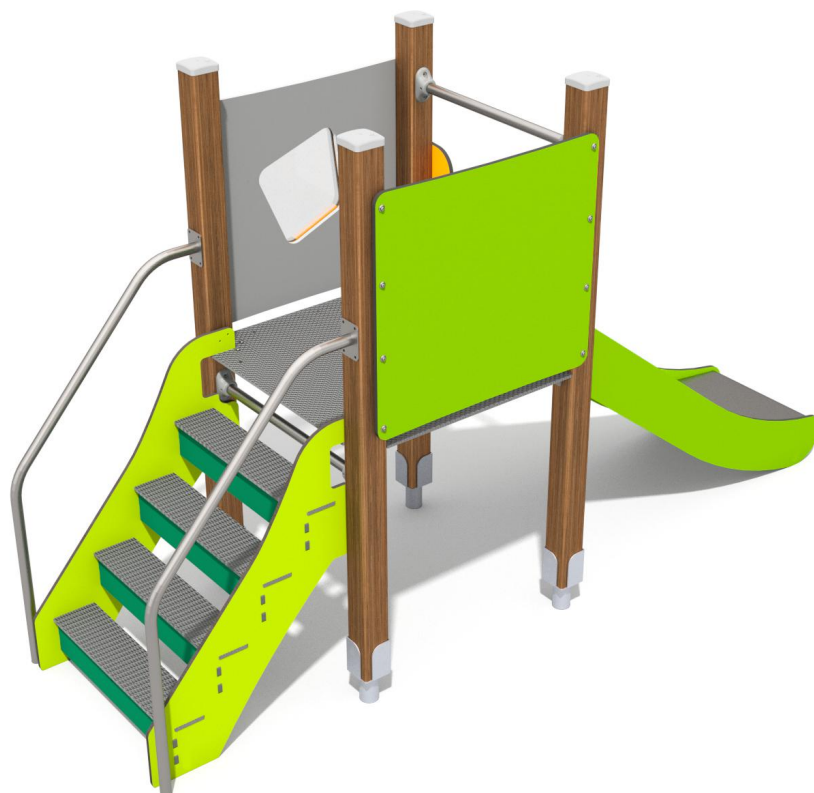

8022

SLIDING

FUN

INTEGRATION

8022

PRODUCT DESCRIPTION

Dimensions: 95 x 300 cm
Impact area: 395 x 650 cm
Total height: 182 cm
Free fall height: 90 cm

Availability of spare parts: YES
Product compliant with EN 1176-1:2017: YES
Age group: 3-12 years

You must pay attention to the direction of the location of the slide made of stainless steel. The steel part of the slide cannot be directed to the south because it may up (get very hot).