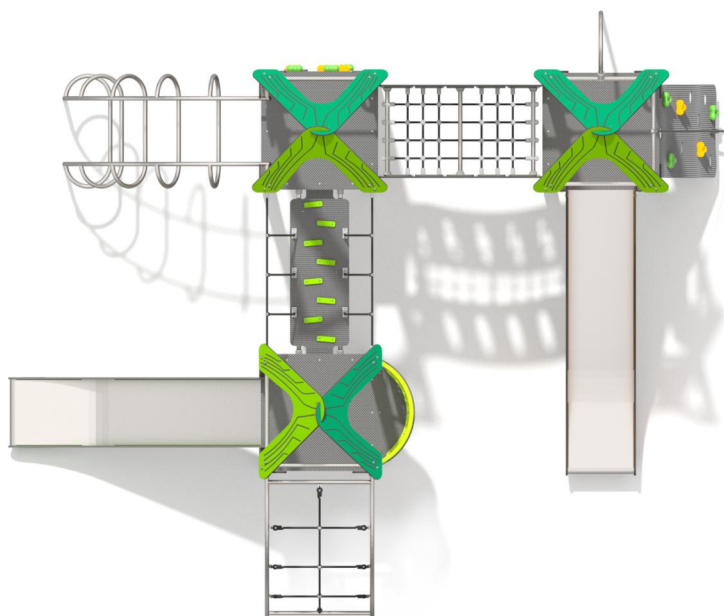

8021

CLIMBING

SLIDING

FUN

INTEGRATION

8021

PRODUCT DESCRIPTION

Dimensions: 547 x 462 cm
Impact area: 897 x 762 cm
Total height: 351 cm
Free fall height: 150 cm

Availability of spare parts: YES
Product compliant with EN 1176-1:2017: YES
Age group: 3-12 years

You must pay attention to the direction of the location of the slide made of stainless steel. The steel part of the slide cannot be directed to the south because it may up (get very hot).