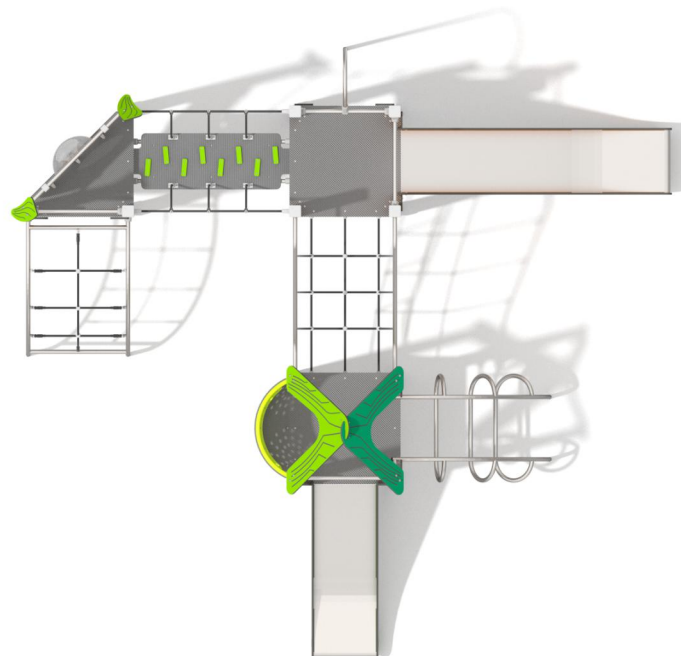

8020

CLIMBING

SLIDING

FUN

INTEGRATION

8020

PRODUCT DESCRIPTION

Dimensions: 530 x 491 cm
Impact area: 880 x 841 cm
Total height: 301 cm
Free fall height: 150 cm

Availability of spare parts: YES
Product compliant with EN 1176-1:2017: YES
Age group: 3-12 years

You must pay attention to the direction of the location of the slide made of stainless steel. The steel part of the slide cannot be directed to the south because it may up (get very hot).