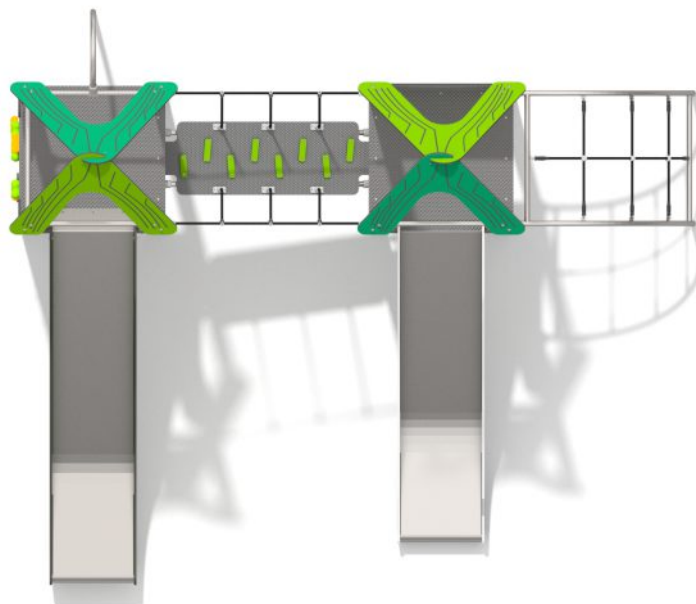

8018

CLIMBING

SLIDING

FUN

INTEGRATION

8018

PRODUCT DESCRIPTION

Dimensions: 422 x 354 cm
Impact area: 722 x 704 cm
Total height: 351 cm
Free fall height: 150 cm

Availability of spare parts: YES
Product compliant with EN 1176-1:2017: YES
Age group: 3-12 years

You must pay attention to the direction of the location of the slide made of stainless steel. The steel part of the slide cannot be directed to the south because it may get very hot.