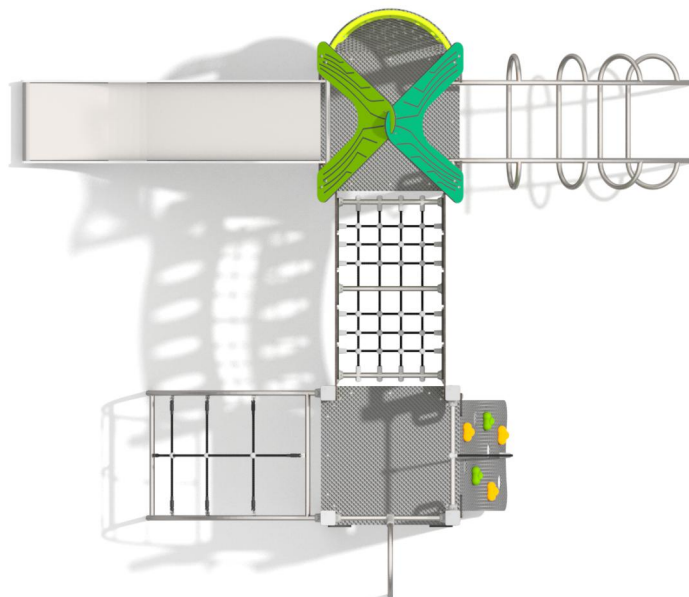

8017

CLIMBING

SLIDING

FUN

INTEGRATION

8017

## PRODUCT DESCRIPTION

Dimensions: 378 x 433 cm  
Impact area: 678 x 783 cm  
Total height: 321 cm  
Free fall height: 120 cm

Availability of spare parts: YES  
Product compliant with EN 1176-1:2017: YES  
Age group: 3-12 years

You must pay attention to the direction of the location of the slide made of stainless steel. The steel part of the slide cannot be directed to the south because it may up (get very hot).