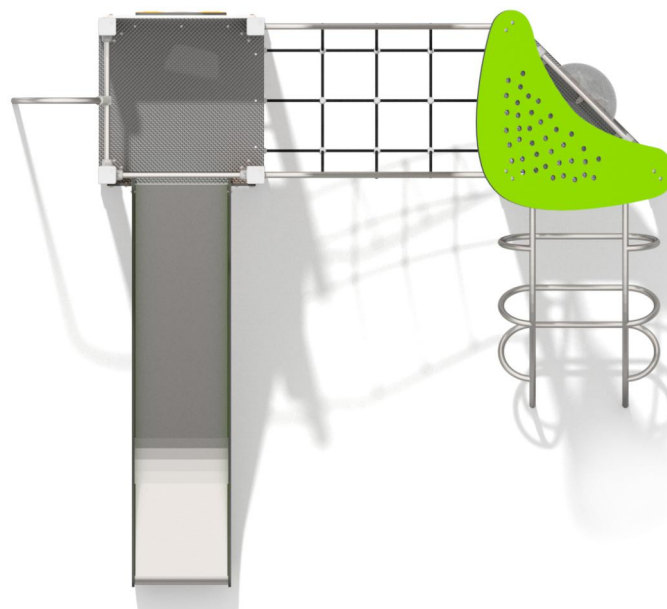

8016

CLIMBING

SLIDING

FUN

INTEGRATION

8016

PRODUCT DESCRIPTION

Dimensions: 356 x 311 cm
Impact area: 656 x 661 cm
Total height: 320 cm
Free fall height: 150 cm

Availability of spare parts: YES
Product compliant with EN 1176-1:2017: YES
Age group: 3-12 years

You must pay attention to the direction of the location of the slide made of stainless steel. The steel part of the slide cannot be directed to the south because it may up (get very hot).