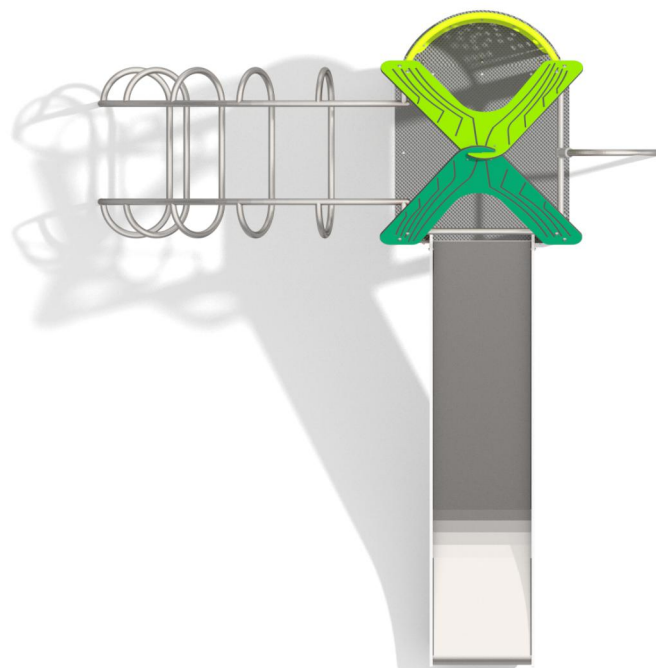

8014

CLIMBING

SLIDING

FUN

INTEGRATION

PRODUCT DESCRIPTION

Dimensions: 335 x 287 cm
Impact area: 685 x 587 cm
Total height: 351 cm
Free fall height: 150 cm

Availability of spare parts: YES
Product compliant with EN 1176-1:2017: YES
Age group: 3-12 years

You must pay attention to the direction of the location of the slide made of stainless steel. The steel part of the slide cannot be directed to the south because it may up (get very hot).