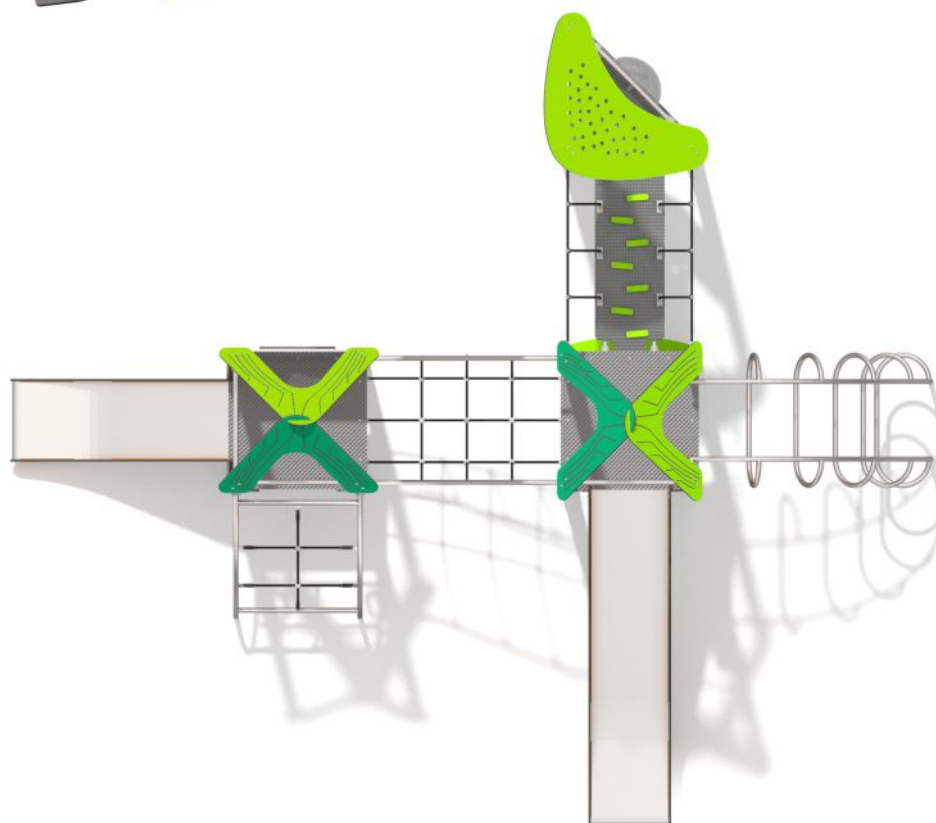

8012

CLIMBING

SLIDING

FUN

INTEGRATION

8012

PRODUCT DESCRIPTION

Dimensions: 525 x 595 cm
Impact area: 875 x 945 cm
Total height: 351 cm
Free fall height: 150 cm

Availability of spare parts: YES
Product compliant with EN 1176-1:2017: YES
Age group: 3-12 years