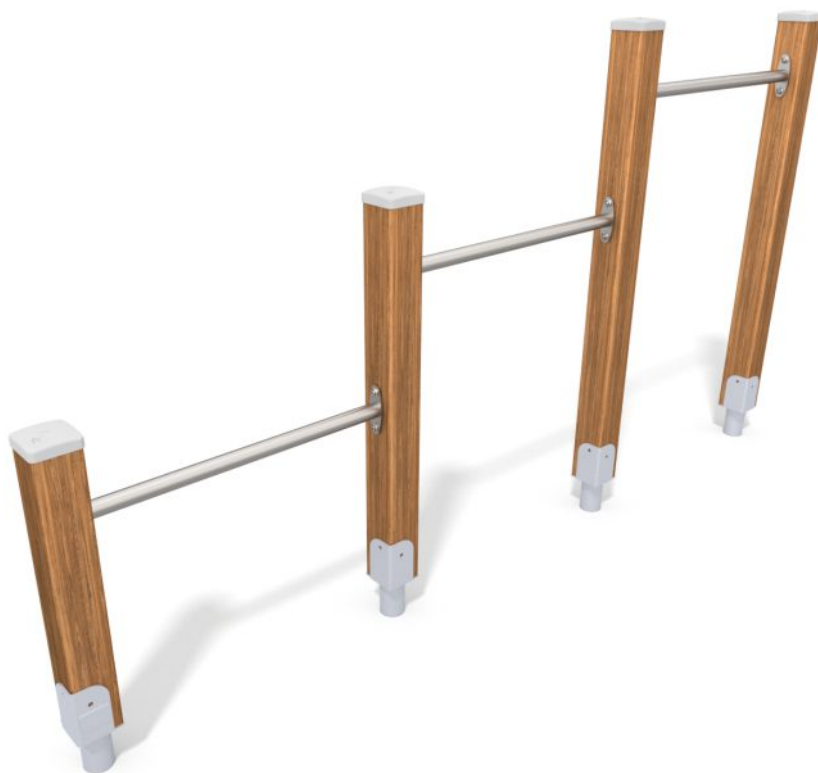

8006

FUN

INTEGRATION

## PRODUCT DESCRIPTION

Dimensions: 14 x 243 cm  
Impact area: 314 x 543 cm  
Total height: 132 cm  
Free fall height: 117 cm

Availability of spare parts: YES  
Product compliant with EN 1176-1:2017: YES  
Age group: 3-12 years